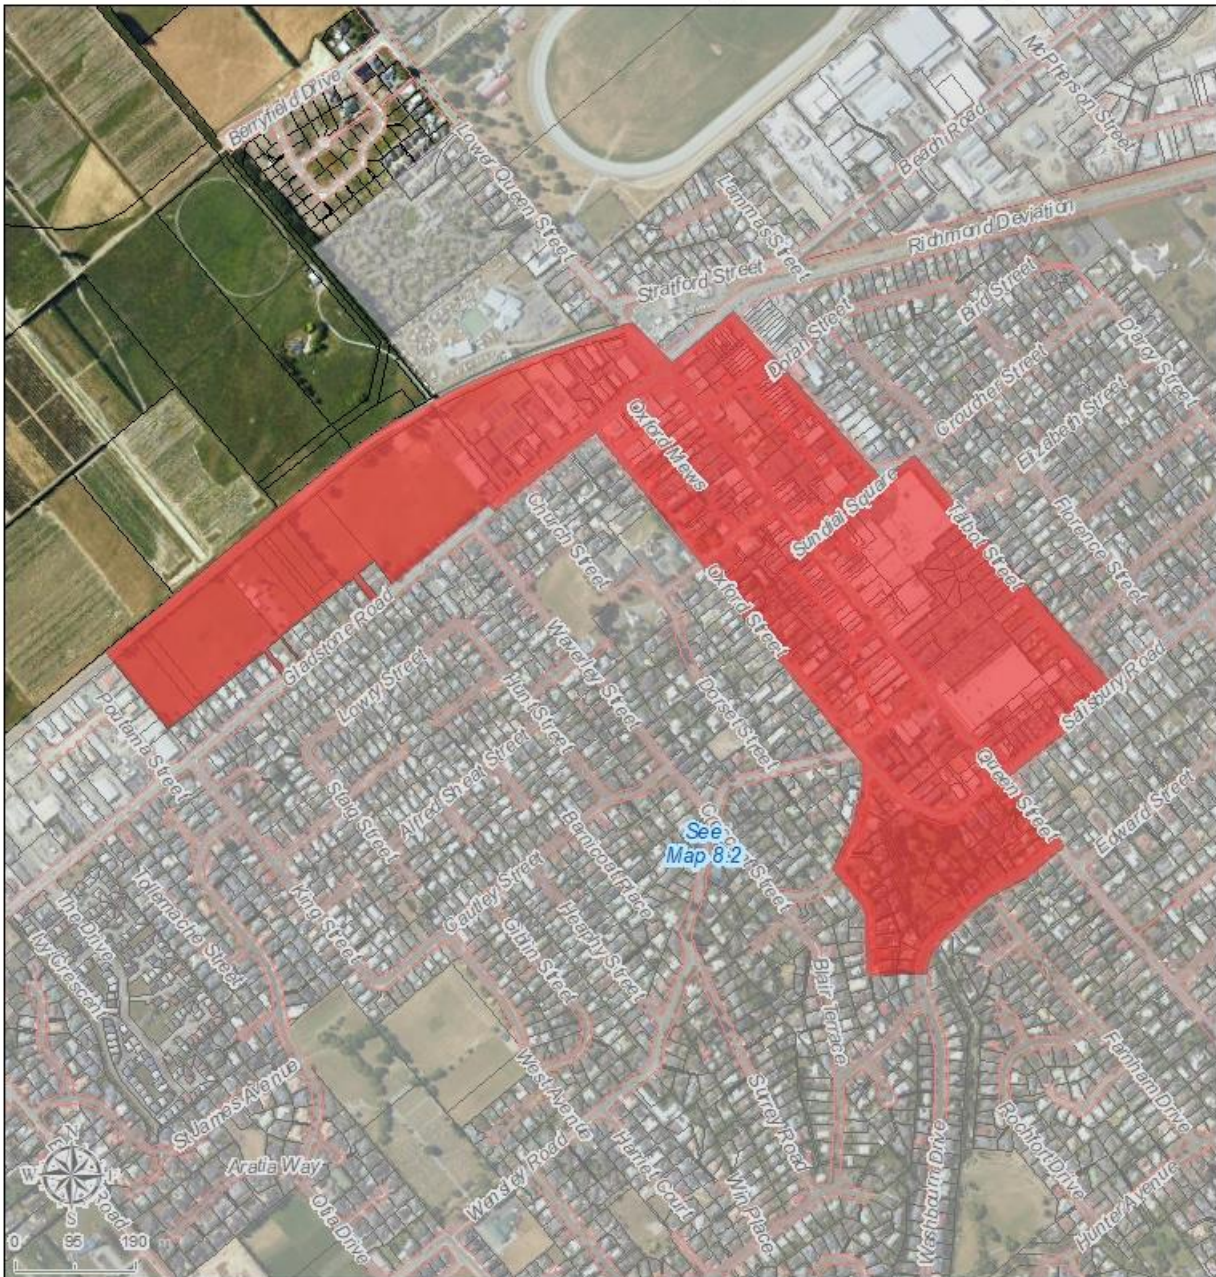

Richmond Alcohol Ban Area Map 8.1

Location: Richmond CBD Area
Ban Duration: 24 Hour

Legend

- 24 Hour
- 7pm to 7am*
- 7pm to 7am
- Other Alcohol Ban Areas

Cadastral sourced from Land Information New Zealand data. Crown Copyright reserved. Contact Tasman DC regarding Copyright on Aerial Photography. The information on this map is prepared for indicative use only and is not intended for definitive legal, location or formal reference purposes.

Richmond Alcohol Ban Area Map 8.2

Location: Richmond Urban Area
Ban Duration: 7pm to 7am

Legend

- 24 Hour
- 7pm to 7am*
- 7pm to 7am
- Other Alcohol Ban Areas

Cadastral sourced from Land Information New Zealand data. Crown Copyright reserved. Contact Tasman DC regarding Copyright on Aerial Photography. The information on this map is prepared for indicative use only and is not intended for definitive legal, location or formal reference purposes.

Richmond Alcohol Ban Area Map 8.3

Location: Aniseed Valley
Ban Duration: 7pm to 7am

Legend

- █ 24 Hour
- █ 7pm to 7am*
- █ 7pm to 7am
- █ Other Alcohol Ban Areas

Cadastral sourced from Land Information New Zealand data. Crown C Copyright reserved. Contact Tasman DC regarding Copyright on Aerial Photography. The information on this map is prepared for indicative use only and is not intended for definitive legal, location or formal reference purposes.