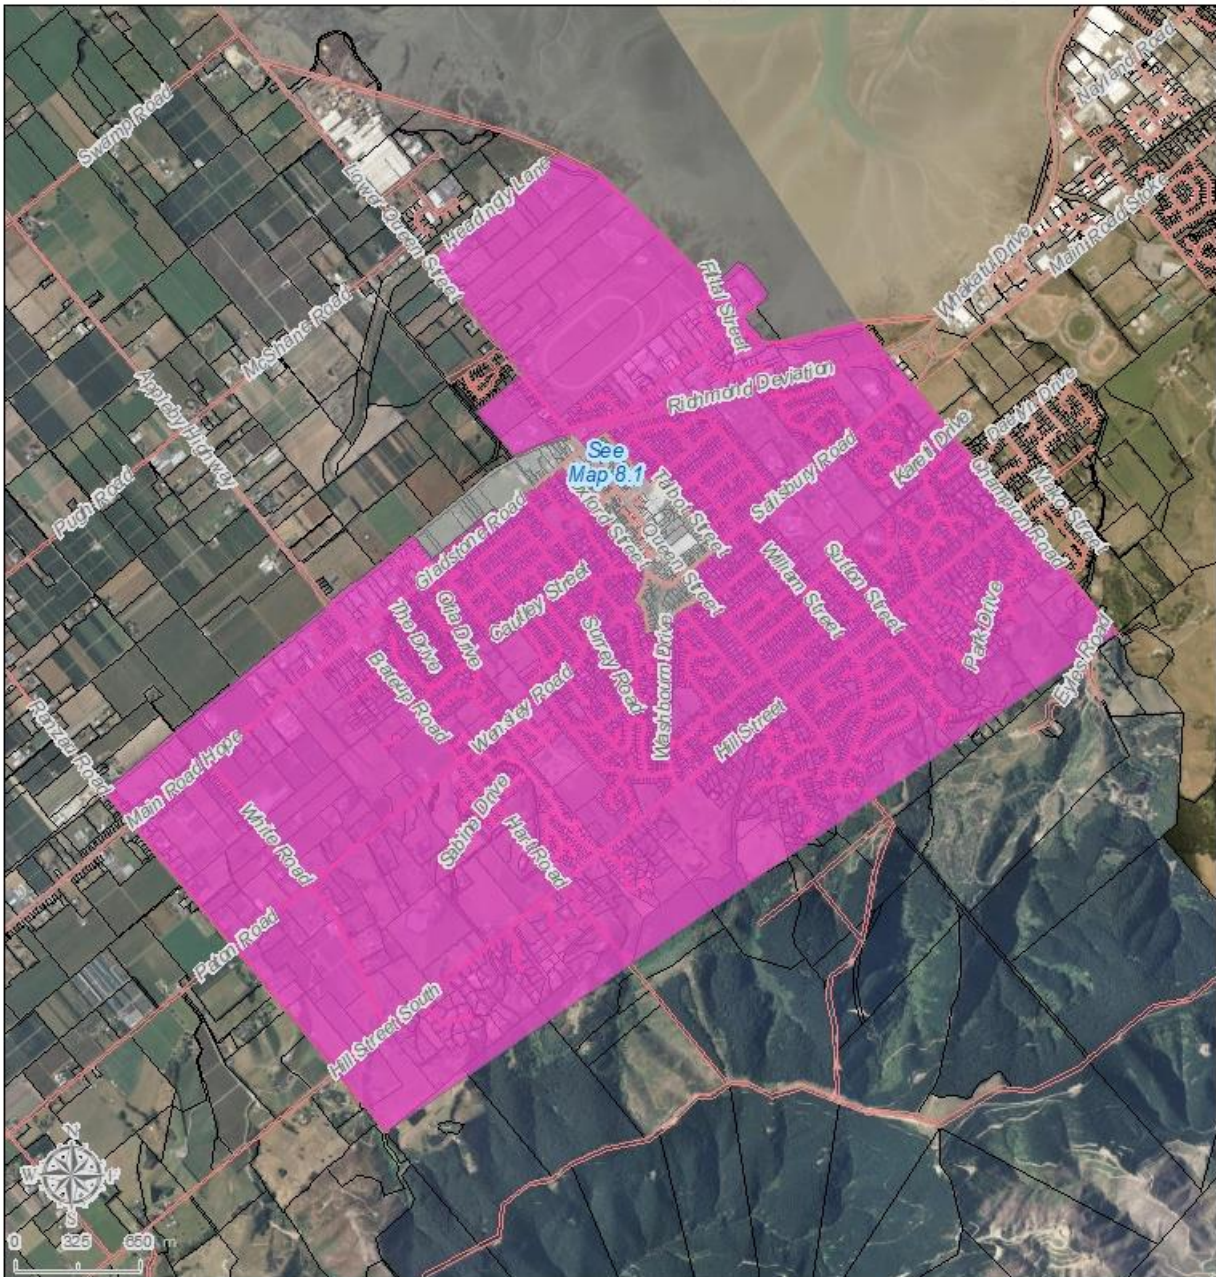

Richmond Alcohol Ban Area Map 8.1

Location: Richmond CBD Area
Ban Duration: 24 Hour

Legend

- 24 Hour
- 7pm to 7am*
- 7pm to 7am
- Other Alcohol Ban Areas

Cadastral sourced from Land Information New Zealand data. Crown Copyright reserved. Contact Tasman DC regarding Copyright on Aerial Photography. The information on this map is prepared for indicative use only and is not intended for definitive legal, location or formal reference purposes.

Richmond Alcohol Ban Area Map 8.2

Location: Richmond Urban Area
Ban Duration: 7pm to 7am

Legend

- 24 Hour
- 7pm to 7am*
- 7pm to 7am
- Other Alcohol Ban Areas

Cadastral sourced from Land Information New Zealand data. Crown Copyright reserved. Contact Tasman DC regarding Copyright on Aerial Photography. The information on this map is prepared for indicative use only and is not intended for definitive legal, location or formal reference purposes.

Richmond Alcohol Ban Area Map 8.3

Location: Aniseed Valley
Ban Duration: 7pm to 7am

Legend

- █ 24 Hour
- █ 7pm to 7am*
- █ 7pm to 7am
- █ Other Alcohol Ban Areas

Cadastral sourced from Land Information New Zealand data. Crown C Copyright reserved. Contact Tasman DC regarding Copyright on Aerial Photography. The information on this map is prepared for indicative use only and is not intended for definitive legal, location or formal reference purposes.