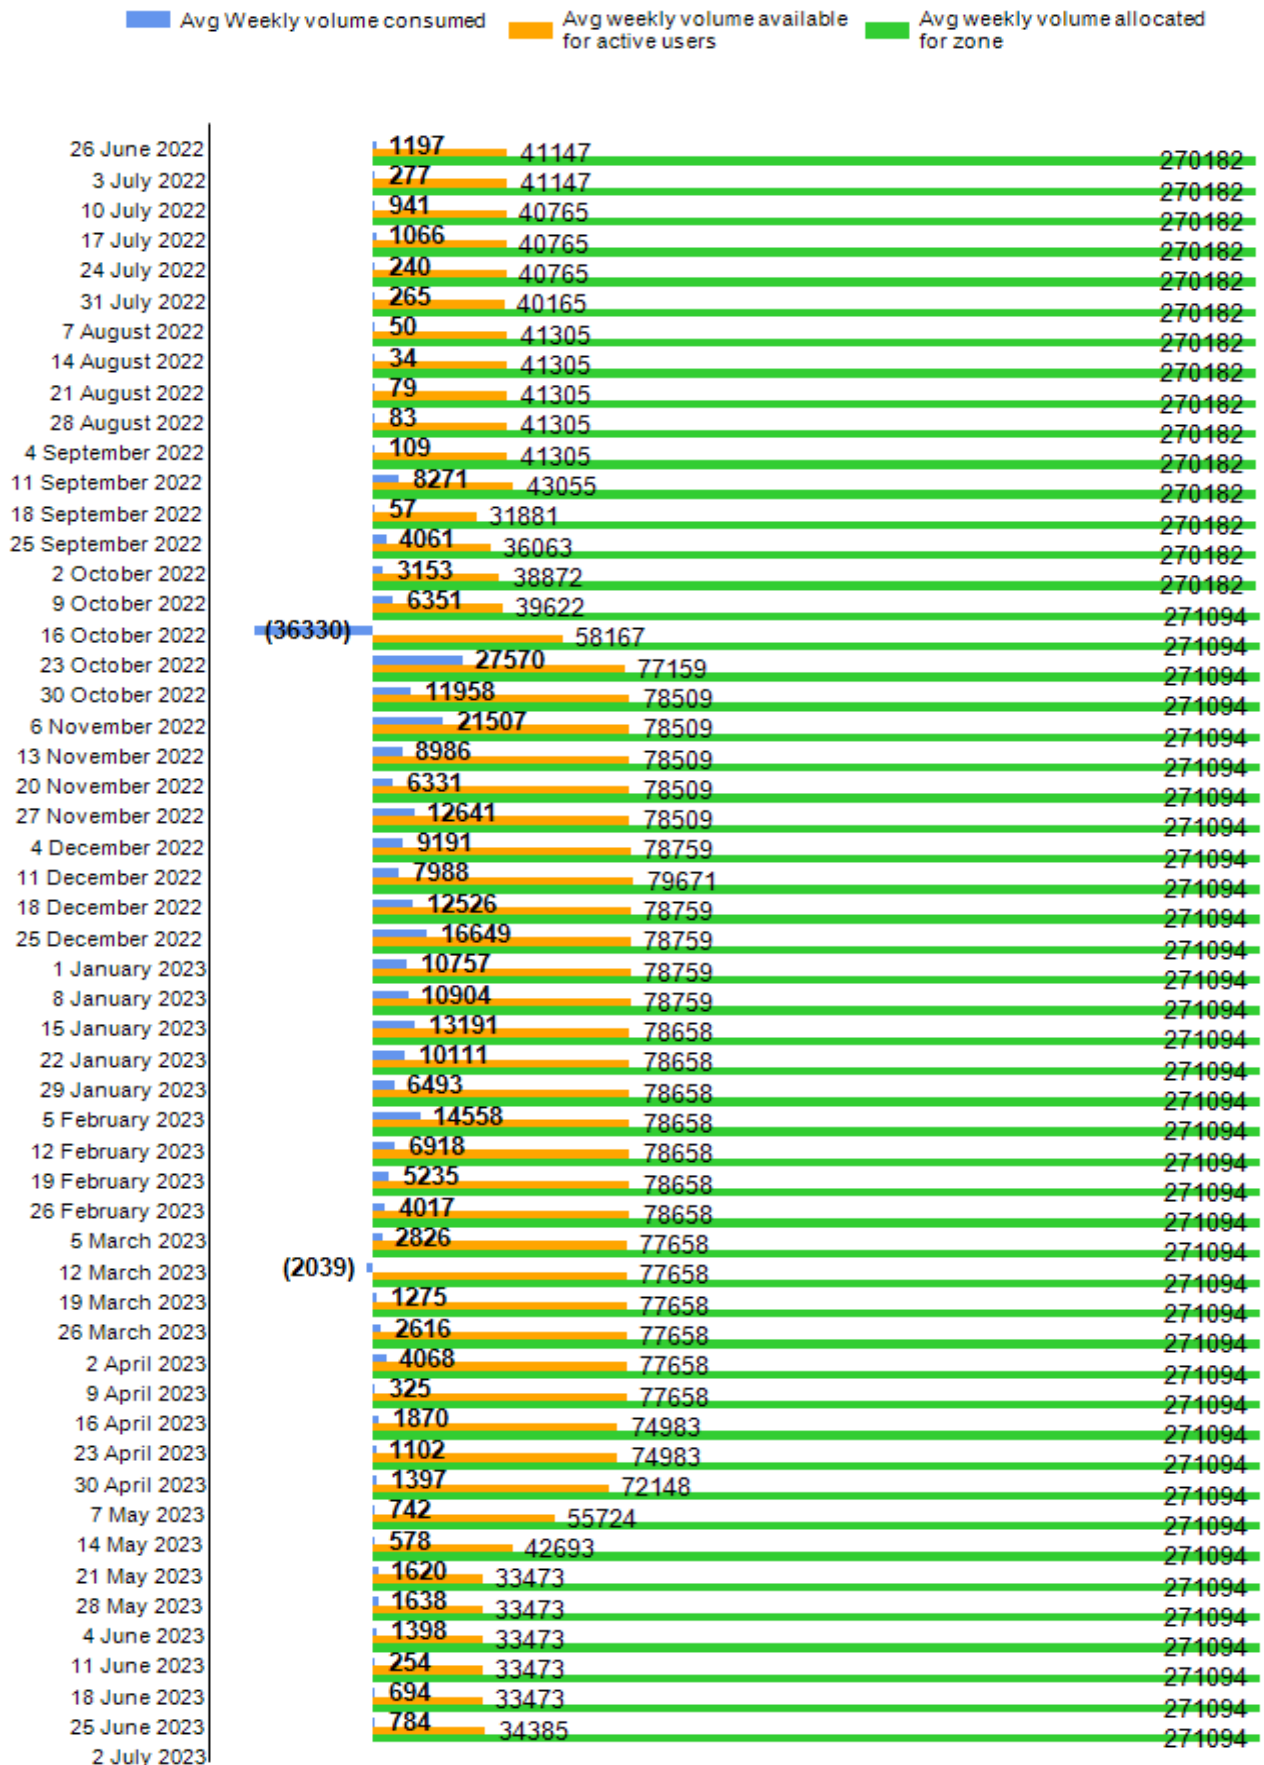

Total Water Consumption from 01 Jul 2022 to 30 Jun 2023 for Moutere Surface water Zone(s)

Note: Release of Dam water on the week of 16 October 2022 and 12 March 2023 was greater than cubic metre total use within the zone.