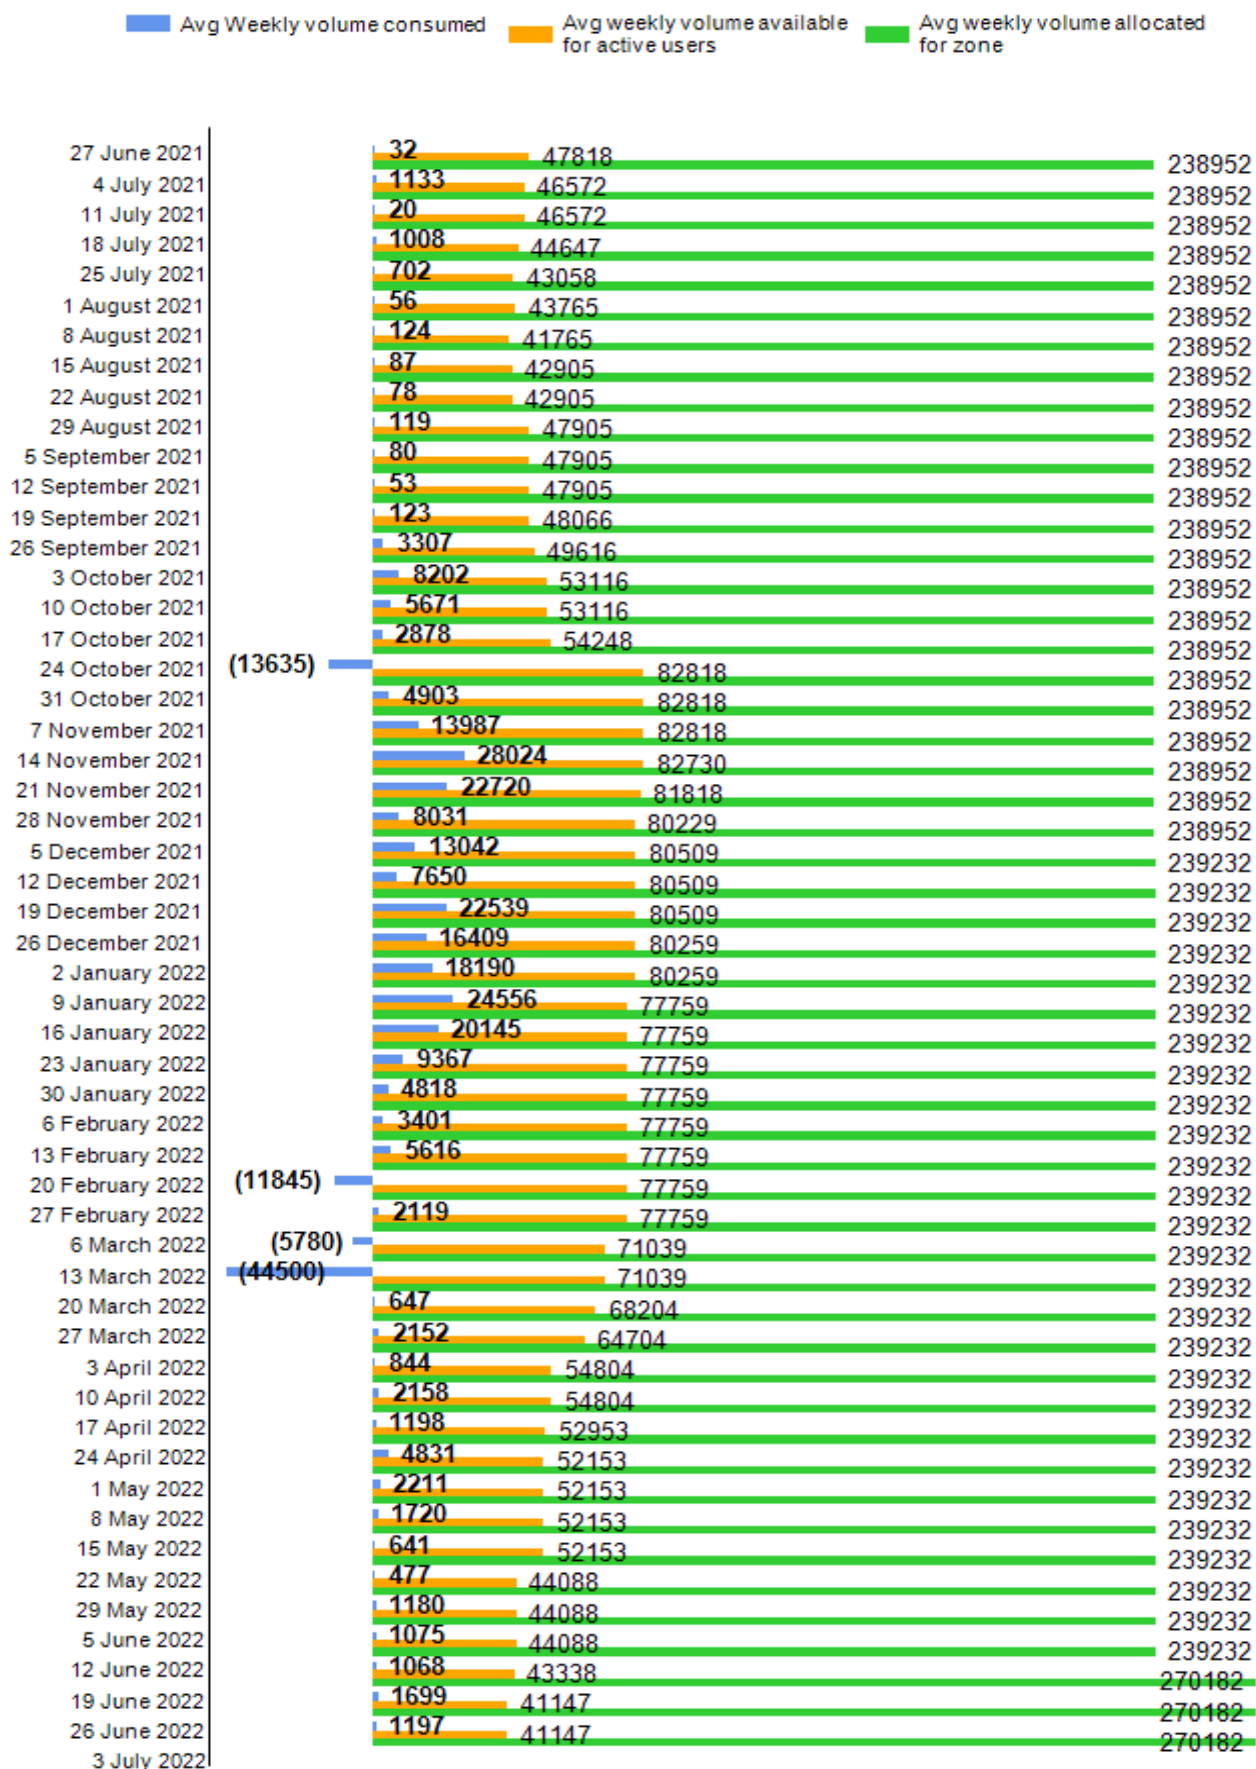

Total Water Consumption from 01 Jul 2021 to 30 Jun 2022 for Moutere Surface water Zone(s)

Note: Release of Dam water on the week of 24 October 2021, 20 February 2022, 6 March 2022 and 13 March 2022 was greater than cubic metre total use within the zone.