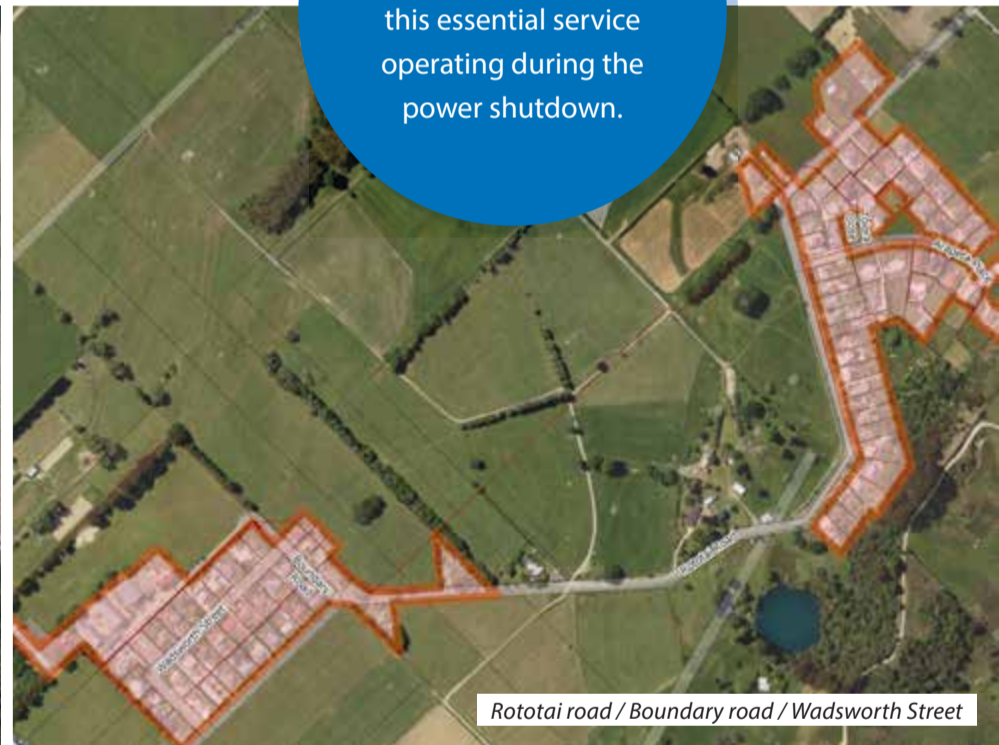

REDUCE WATER USE ON SUNDAY 7 JULY 2019

Network Tasman are planning a large-scale power outage in Golden Bay. From 9.00 am to 4.00 pm, many of our wastewater pump stations will not have power.

To help us prevent wastewater overflows during this time, please keep your indoor water use to a minimum. Any water that runs down the drain in your home or business ends up in the wastewater system.

We're asking you to:

Hold off on showers or baths until power returns

Save your load of washing

Turn dishwashers off

Only flush the toilet if absolutely necessary

Find out more

If you have any questions or concerns, please contact the Golden Bay Council service centre on 525 0020. More information about Network Tasman's planned maintenance can be found online at networktasman.co.nz/temporary-power-interruption-golden-bay.

Larger maps of the key areas we're asking to reduce water use can be found at tasman.govt.nz/link/news.

It is particularly important for residents in the following areas to reduce their water use:

- Collingwood
- Tata Beach
- 162 – 190 Abel Tasman Drive
- Labyrinth Lane and 117 Abel Tasman Drive
- Rototai Road
- Arapeta Place and Toiora Close
- Boundary Road and Wadsworth Street

We will use generators to operate critical pump stations, while flows at the smaller pump stations will be managed using septic tanker trucks.

THANK YOU

for helping us keep this essential service operating during the power shutdown.