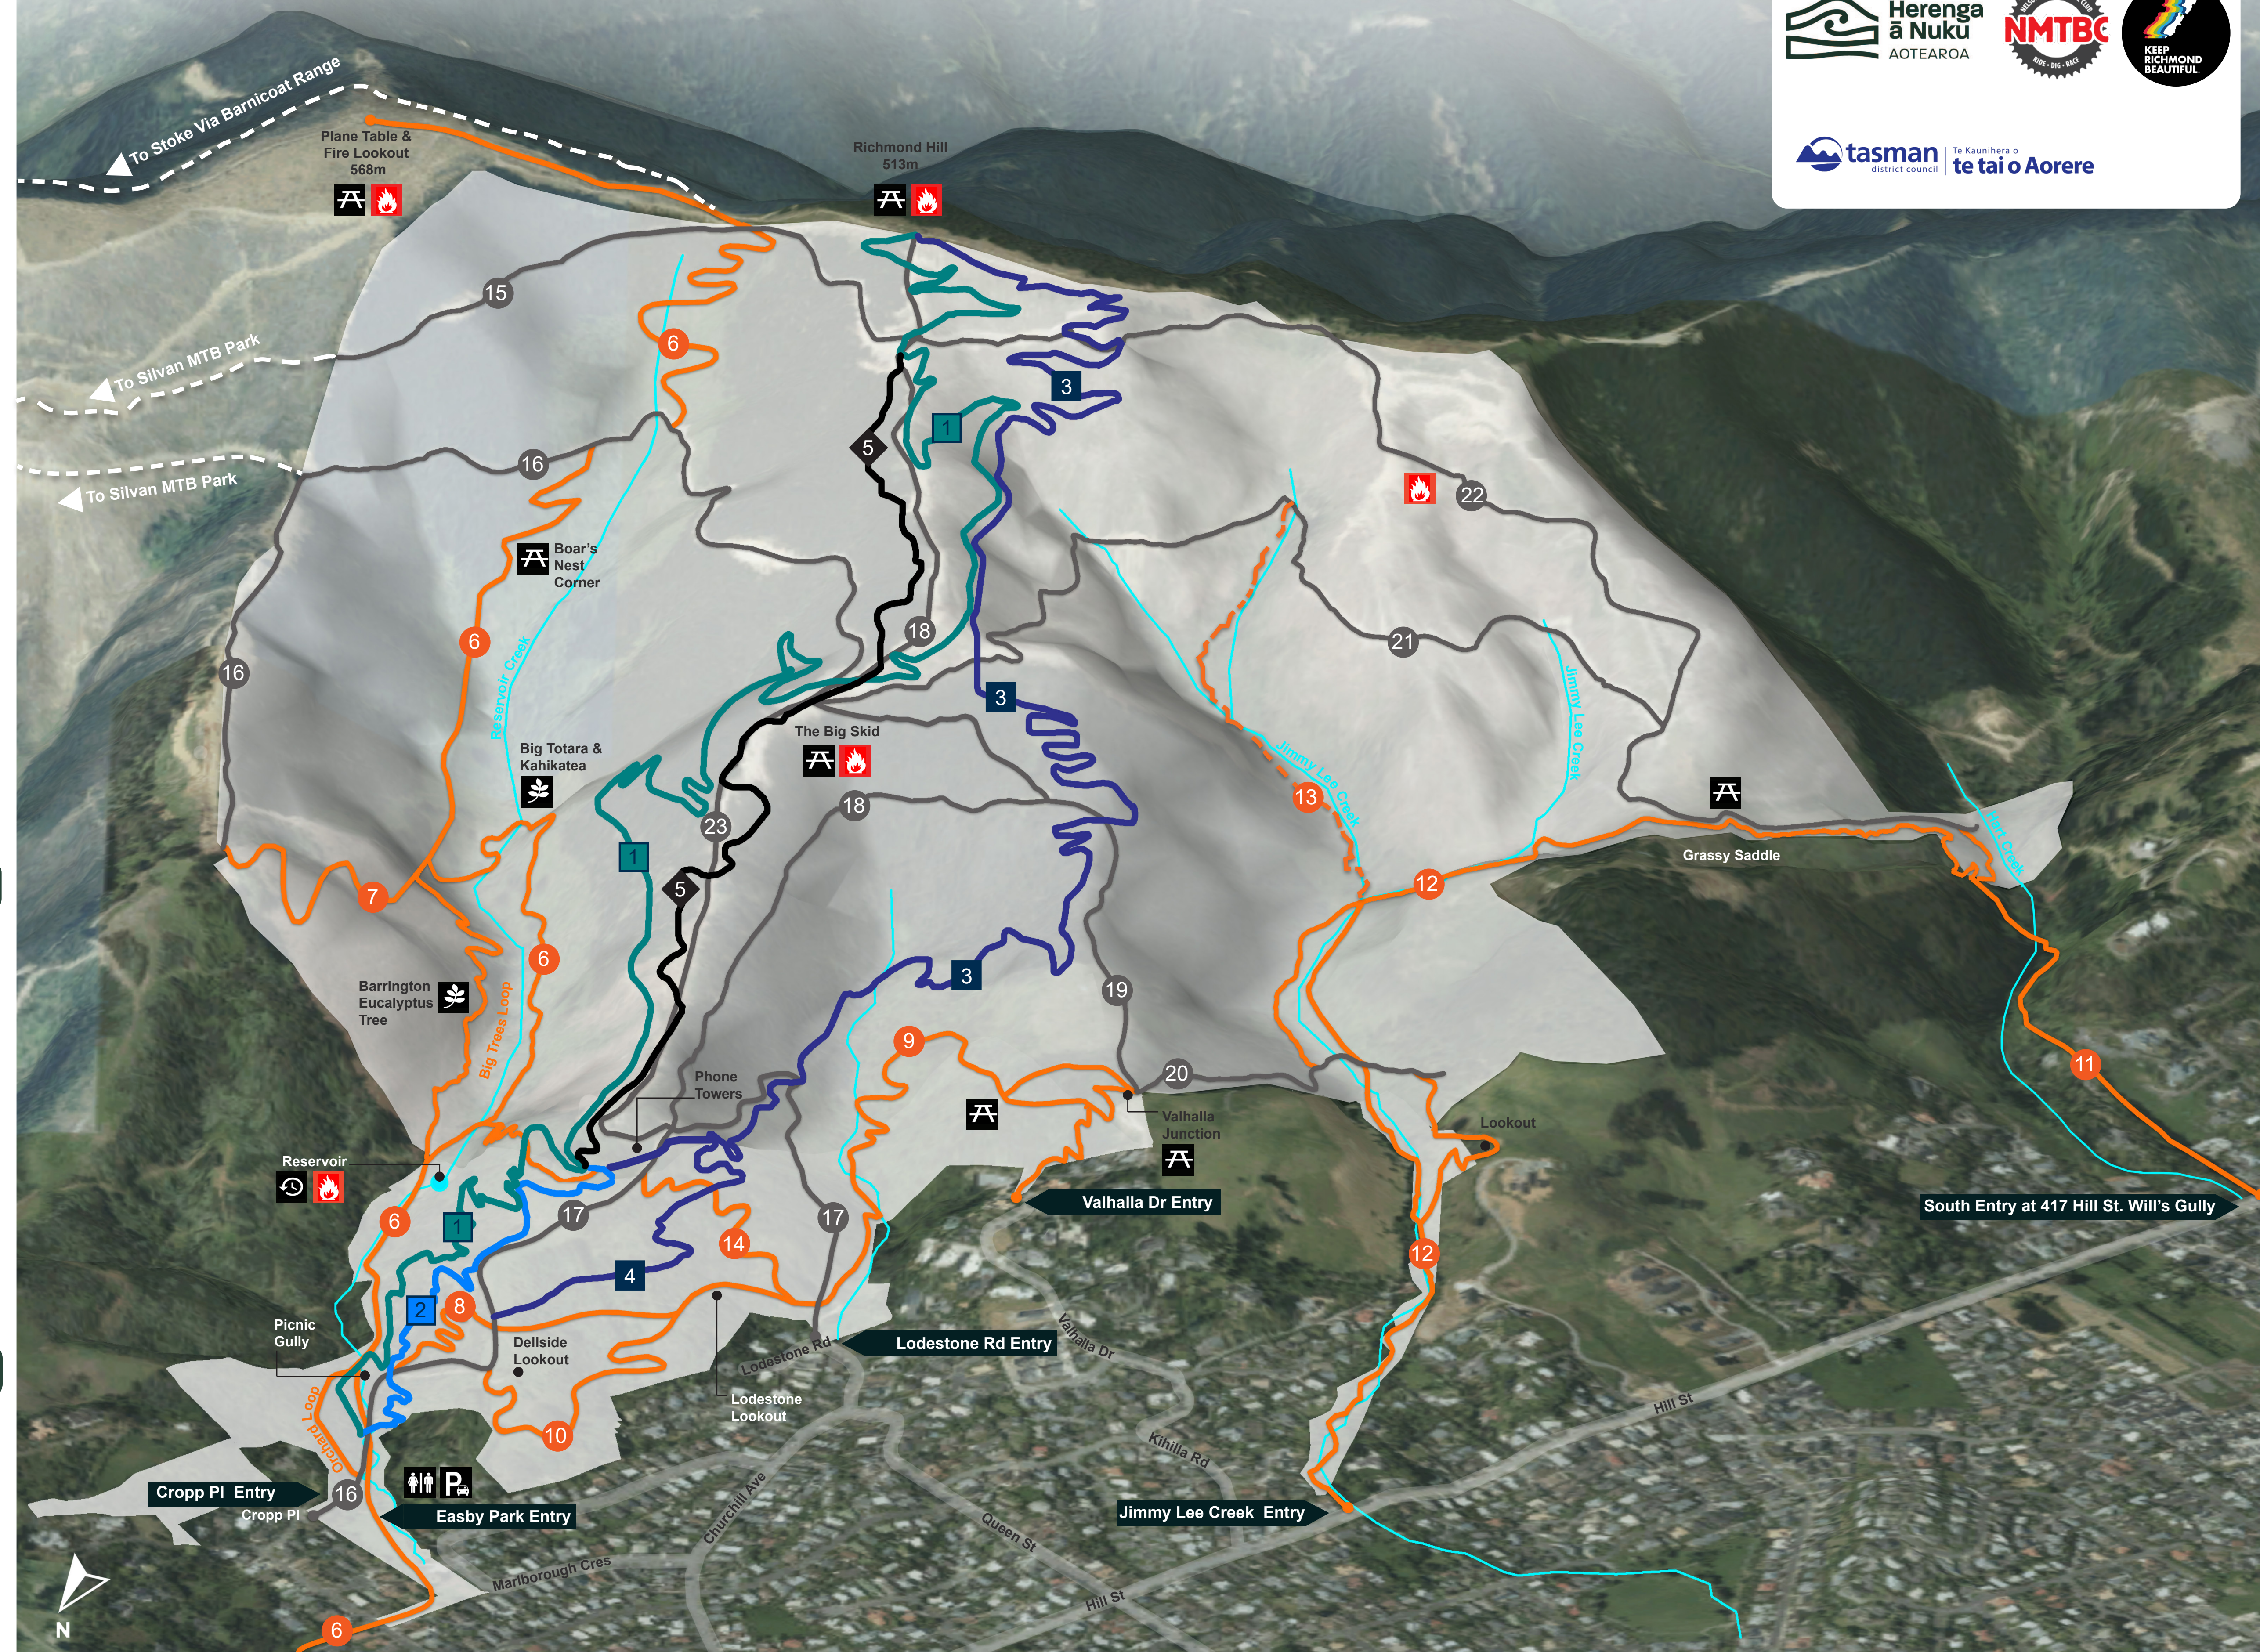

### EXPERT

- 5 Hang Ten**  
Grade: 5      Direction: Downhill Only

## WALK TRAILS

- 6 Reservoir Creek Walkway**  
Easy Tramping Track
- 7 Cavers Track**  
Walking Track
- 8 Keiths Walkway**  
Short Walk
- 9 Allan's Gully Track**  
Walking Track
- 10 Barrington Loop Track**  
Short Walk
- 11 Will's Gully Walking Track**  
Walking Track
- 12 Jimmy Lee Creek Track**  
Walking Track
- 13 Upper Jimmy Lee Creek Track**  
Tramping Track
- 14 Karearea Track**  
Walking Track

## ALL USERS TRAILS/ ROADS

- 15 Heaton Rd
- 16 Oliver Rd
- 17 Tower Rd
- 18 Lookout Rd
- 19 Pylon Rd
- 20 Cypress Rd
- 21 Fowler Rd
- 22 Henry Rd
- 23 Gum Rd

## TRACK MAP AND GUIDE

**More Track Information**  
For the most detailed track info, walk times and recent updates to this map, please scan the code

Map produced October 2023