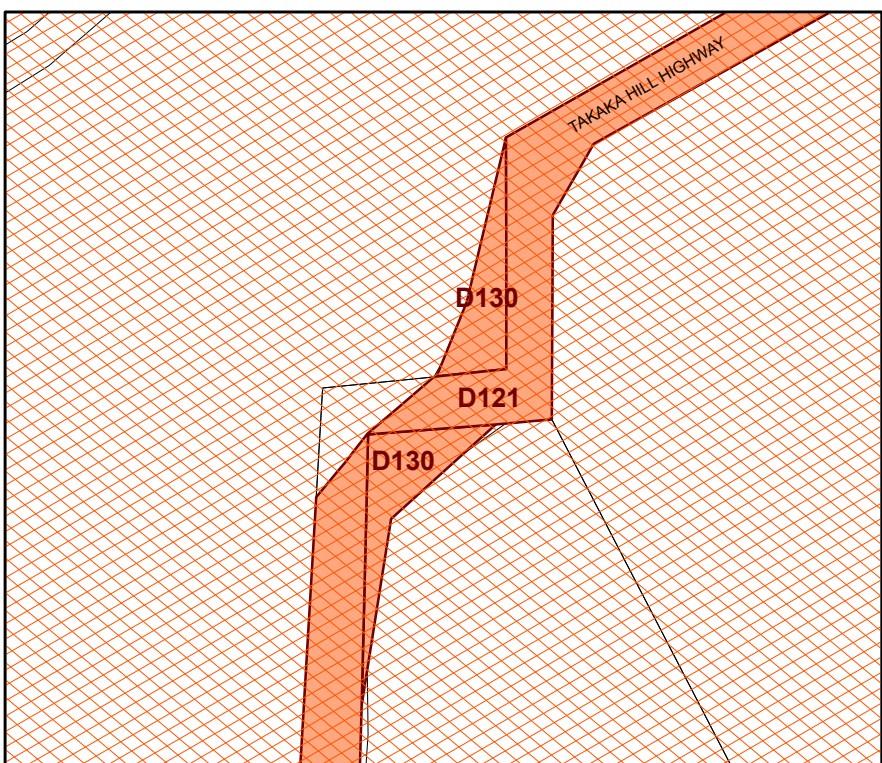

Farewell Spit Lighthouse - Met Service
Map 140

(See Area Map 6)

Scale 1:10,000

Cobb Outdoor Switchyard - Transpower
Map 141

(See Area Map 13)

Scale 1:1,000

Bob's Lookout - D130 - NZ Transport Agency
Map 142

(See Area Map 14)

Scale 1:3,000

Takaka Hill - D136 - NZ Transport Agency
Map 143

(See Area Map 14)

Scale 1:3,000

Ngatimoti Exchange - Telecom
Map 144

(See Area Map 18)

Scale 1:3,000

Lower Moutere Exchange - Telecom
Map 145

(See Area Map 19)

Scale 1:3,000