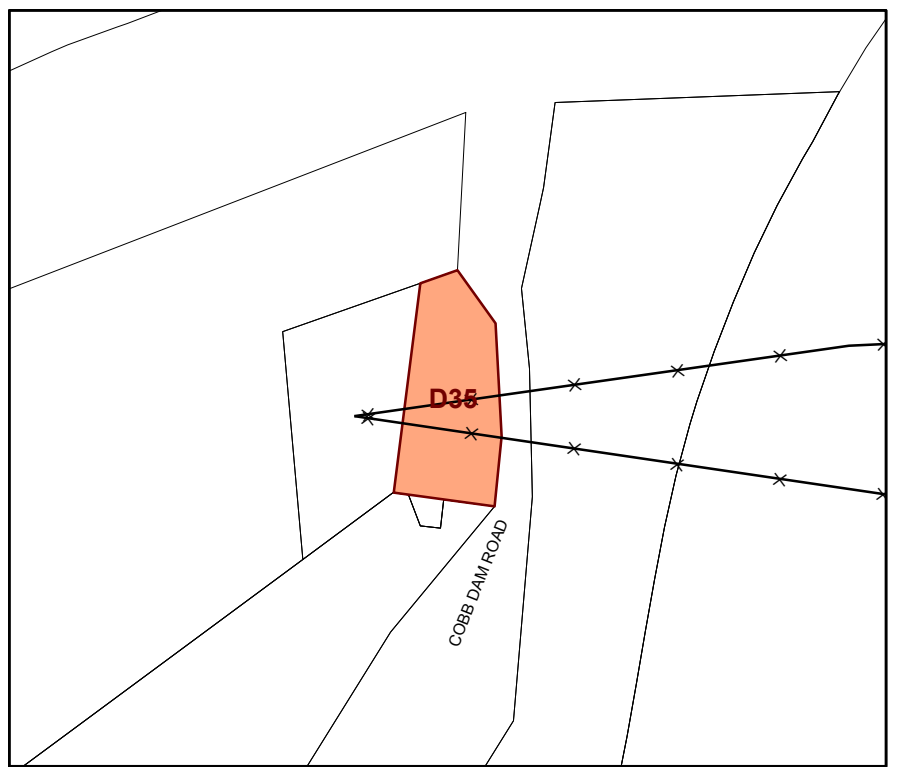

Farewell Spit Lighthouse - Met Service
Map 140

(See Area Map 6)

Scale 1:10,000

Cobb Outdoor Switchyard - Transpower
Map 141

(See Area Map 13)

Scale 1:1,000

Bob's Lookout - D130 - NZ Transport Agency
Map 142

(See Area Map 14)

Scale 1:3,000

Takaka Hill - D136 - NZ Transport Agency
Map 143

(See Area Map 14)

Scale 1:3,000

Ngatimoti Exchange - Telecom
Map 144

(See Area Map 18)

Scale 1:3,000

Lower Moutere Exchange - Telecom
Map 145

(See Area Map 19)

Scale 1:3,000