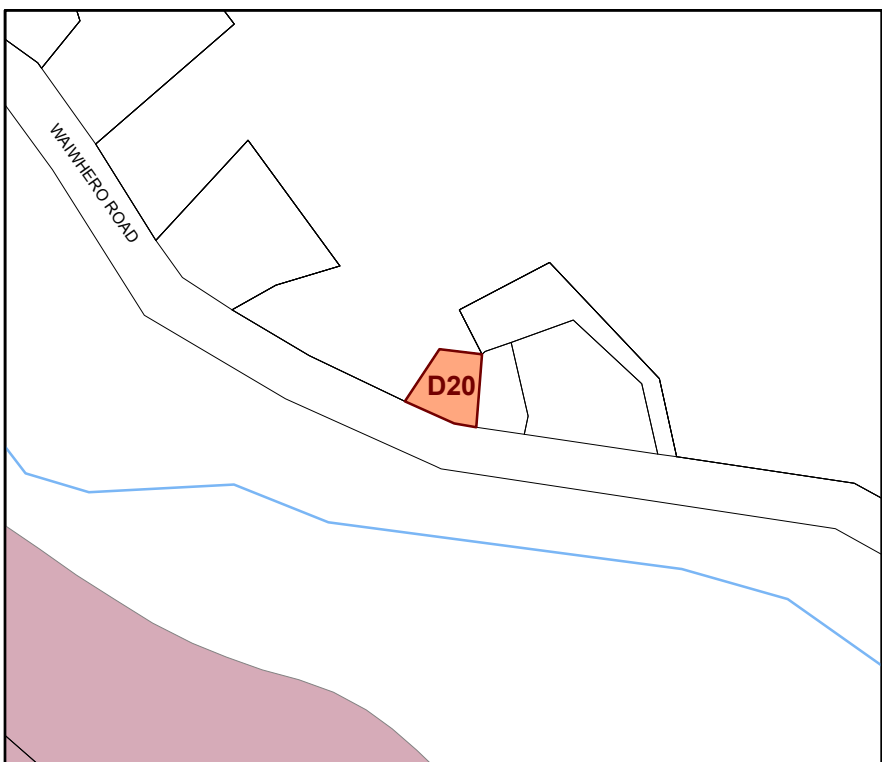

Farewell Spit Lighthouse - Met Service
Map 140

(See Area Map 6)

Scale 1:10,000

Cobb Outdoor Switchyard - Transpower
Map 141

(See Area Map 13)

Scale 1:1,000

Bob's Lookout - D130 - NZ Transport Agency
Map 142

(See Area Map 14)

Scale 1:3,000

Takaka Hill - D136 - NZ Transport Agency
Map 143

(See Area Map 14)

Scale 1:3,000

Ngatimoti Exchange - Telecom
Map 144

(See Area Map 18)

Scale 1:3,000

Lower Moutere Exchange - Telecom
Map 145

(See Area Map 19)

Scale 1:3,000