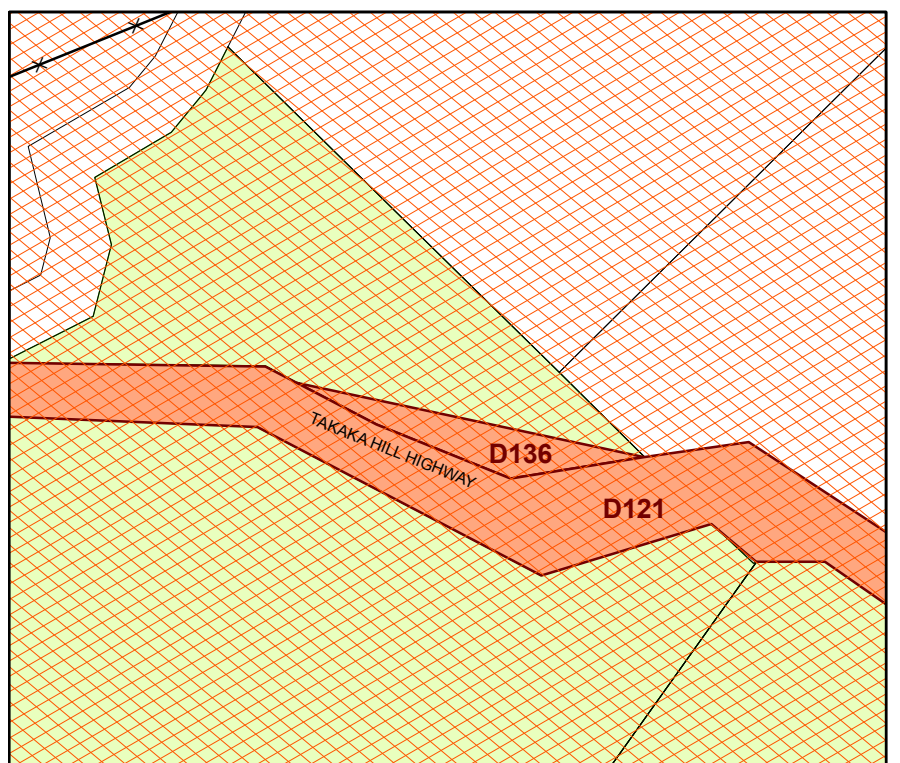

Farewell Spit Lighthouse - Met Service
Map 140

(See Area Map 6)

Scale 1:10,000

Cobb Outdoor Switchyard - Transpower
Map 141

(See Area Map 13)

Scale 1:1,000

Bob's Lookout - D130 - NZ Transport Agency
Map 142

(See Area Map 14)

Scale 1:3,000

Takaka Hill - D136 - NZ Transport Agency
Map 143

(See Area Map 14)

Scale 1:3,000

Ngatimoti Exchange - Telecom
Map 144

(See Area Map 18)

Scale 1:3,000

Lower Moutere Exchange - Telecom
Map 145

(See Area Map 19)

Scale 1:3,000