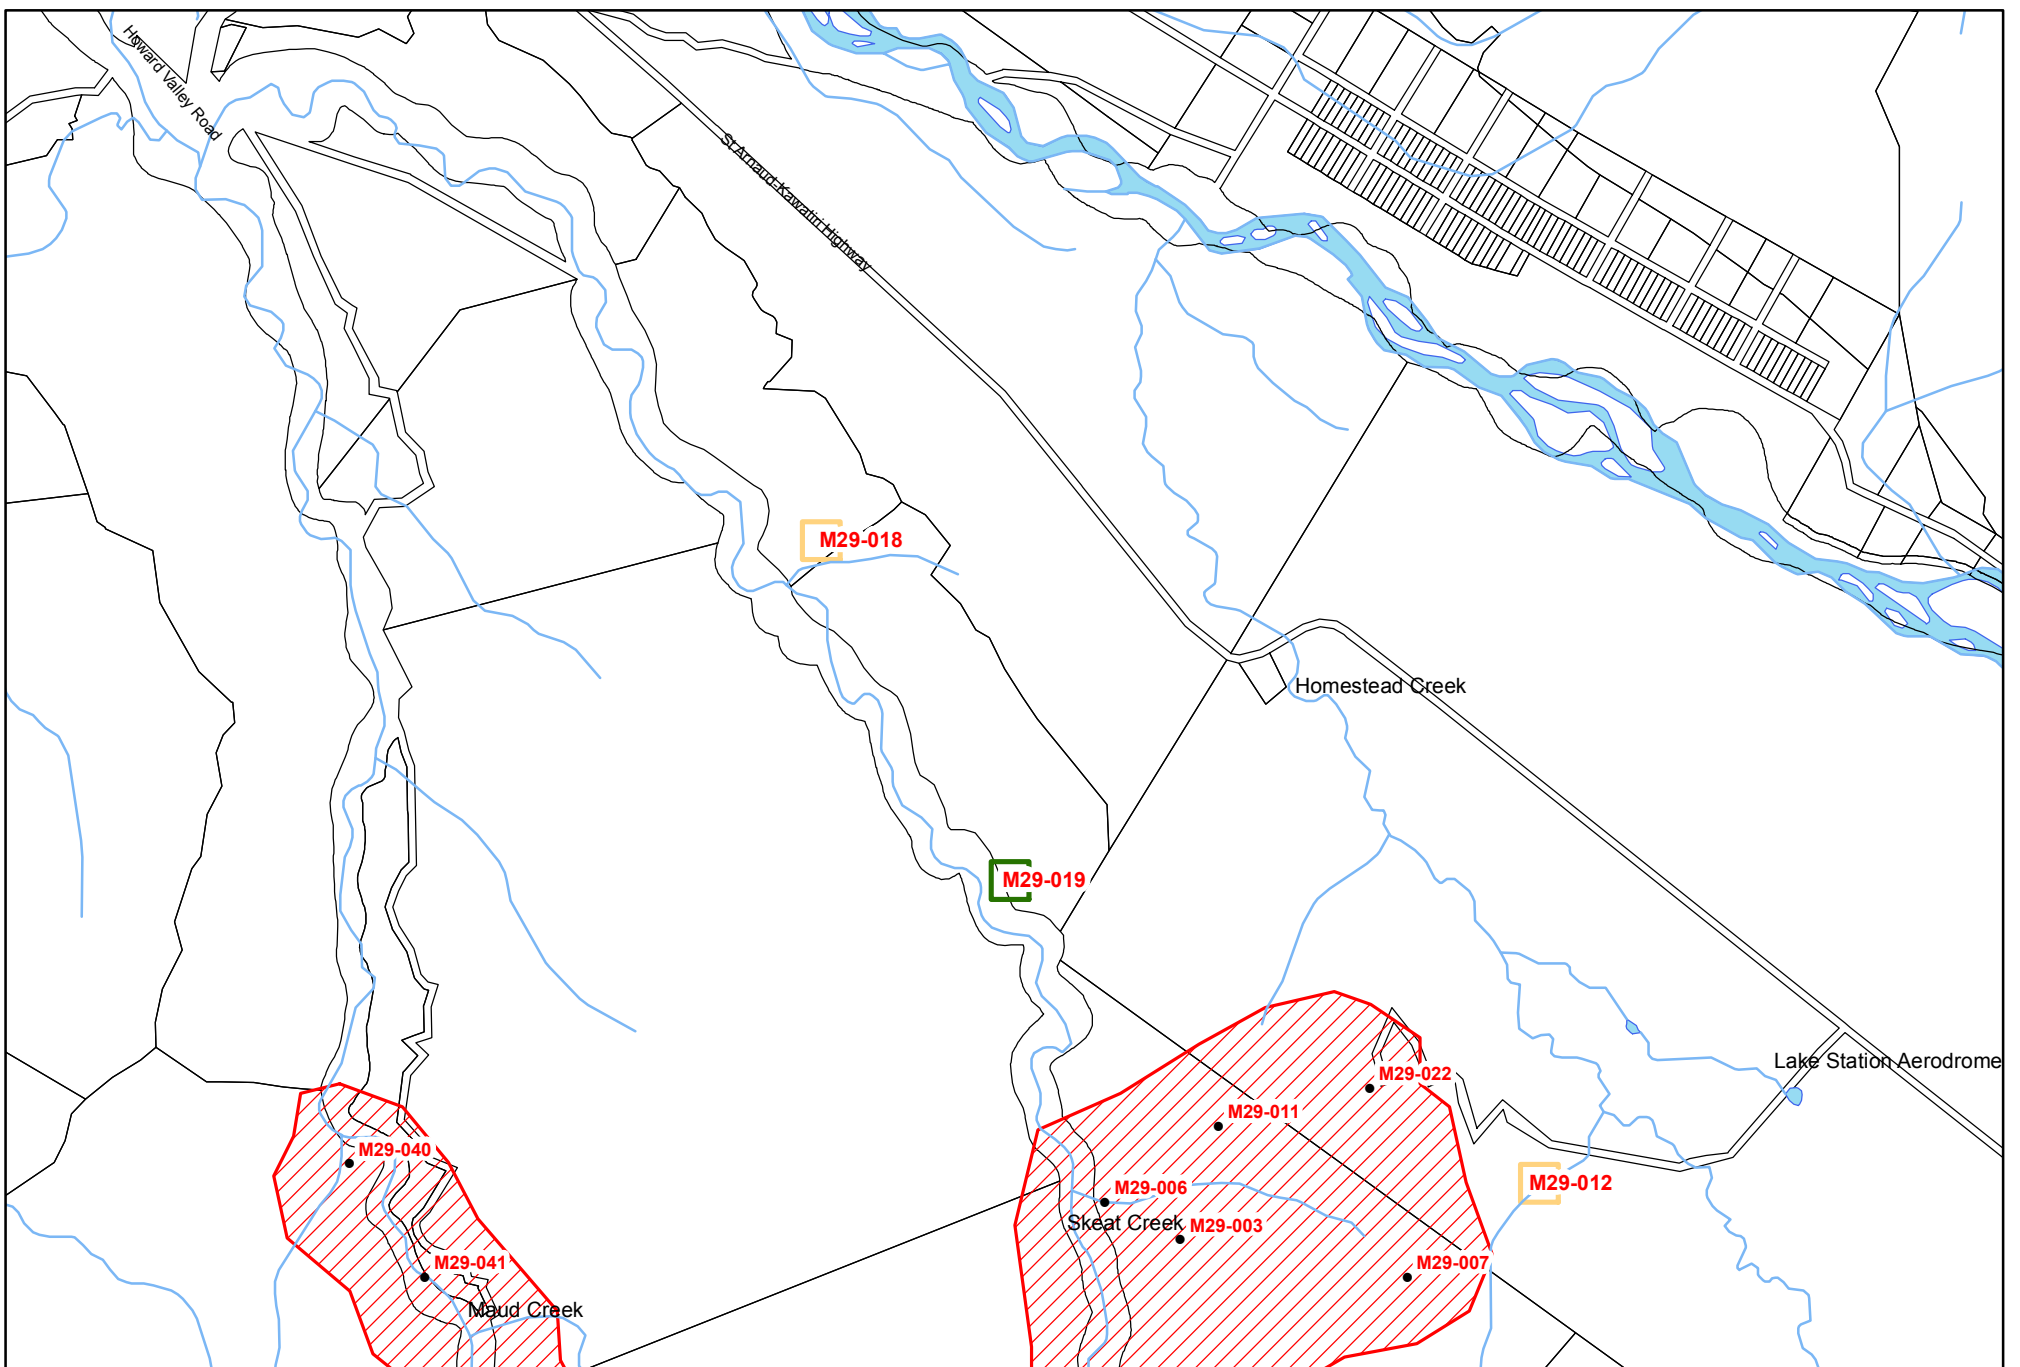

Map AS12: Gowan Valley East

Map AS13: Howard Valley West

Map AS14: St Arnaud North West

TASMAN RESOURCE MANAGEMENT PLAN
31 January 2015
Operative

Sourced from Land Information New Zealand data.
 Crown Copyright reserved.

Cultural Heritage Sites

Maps: AS12, AS13, AS14