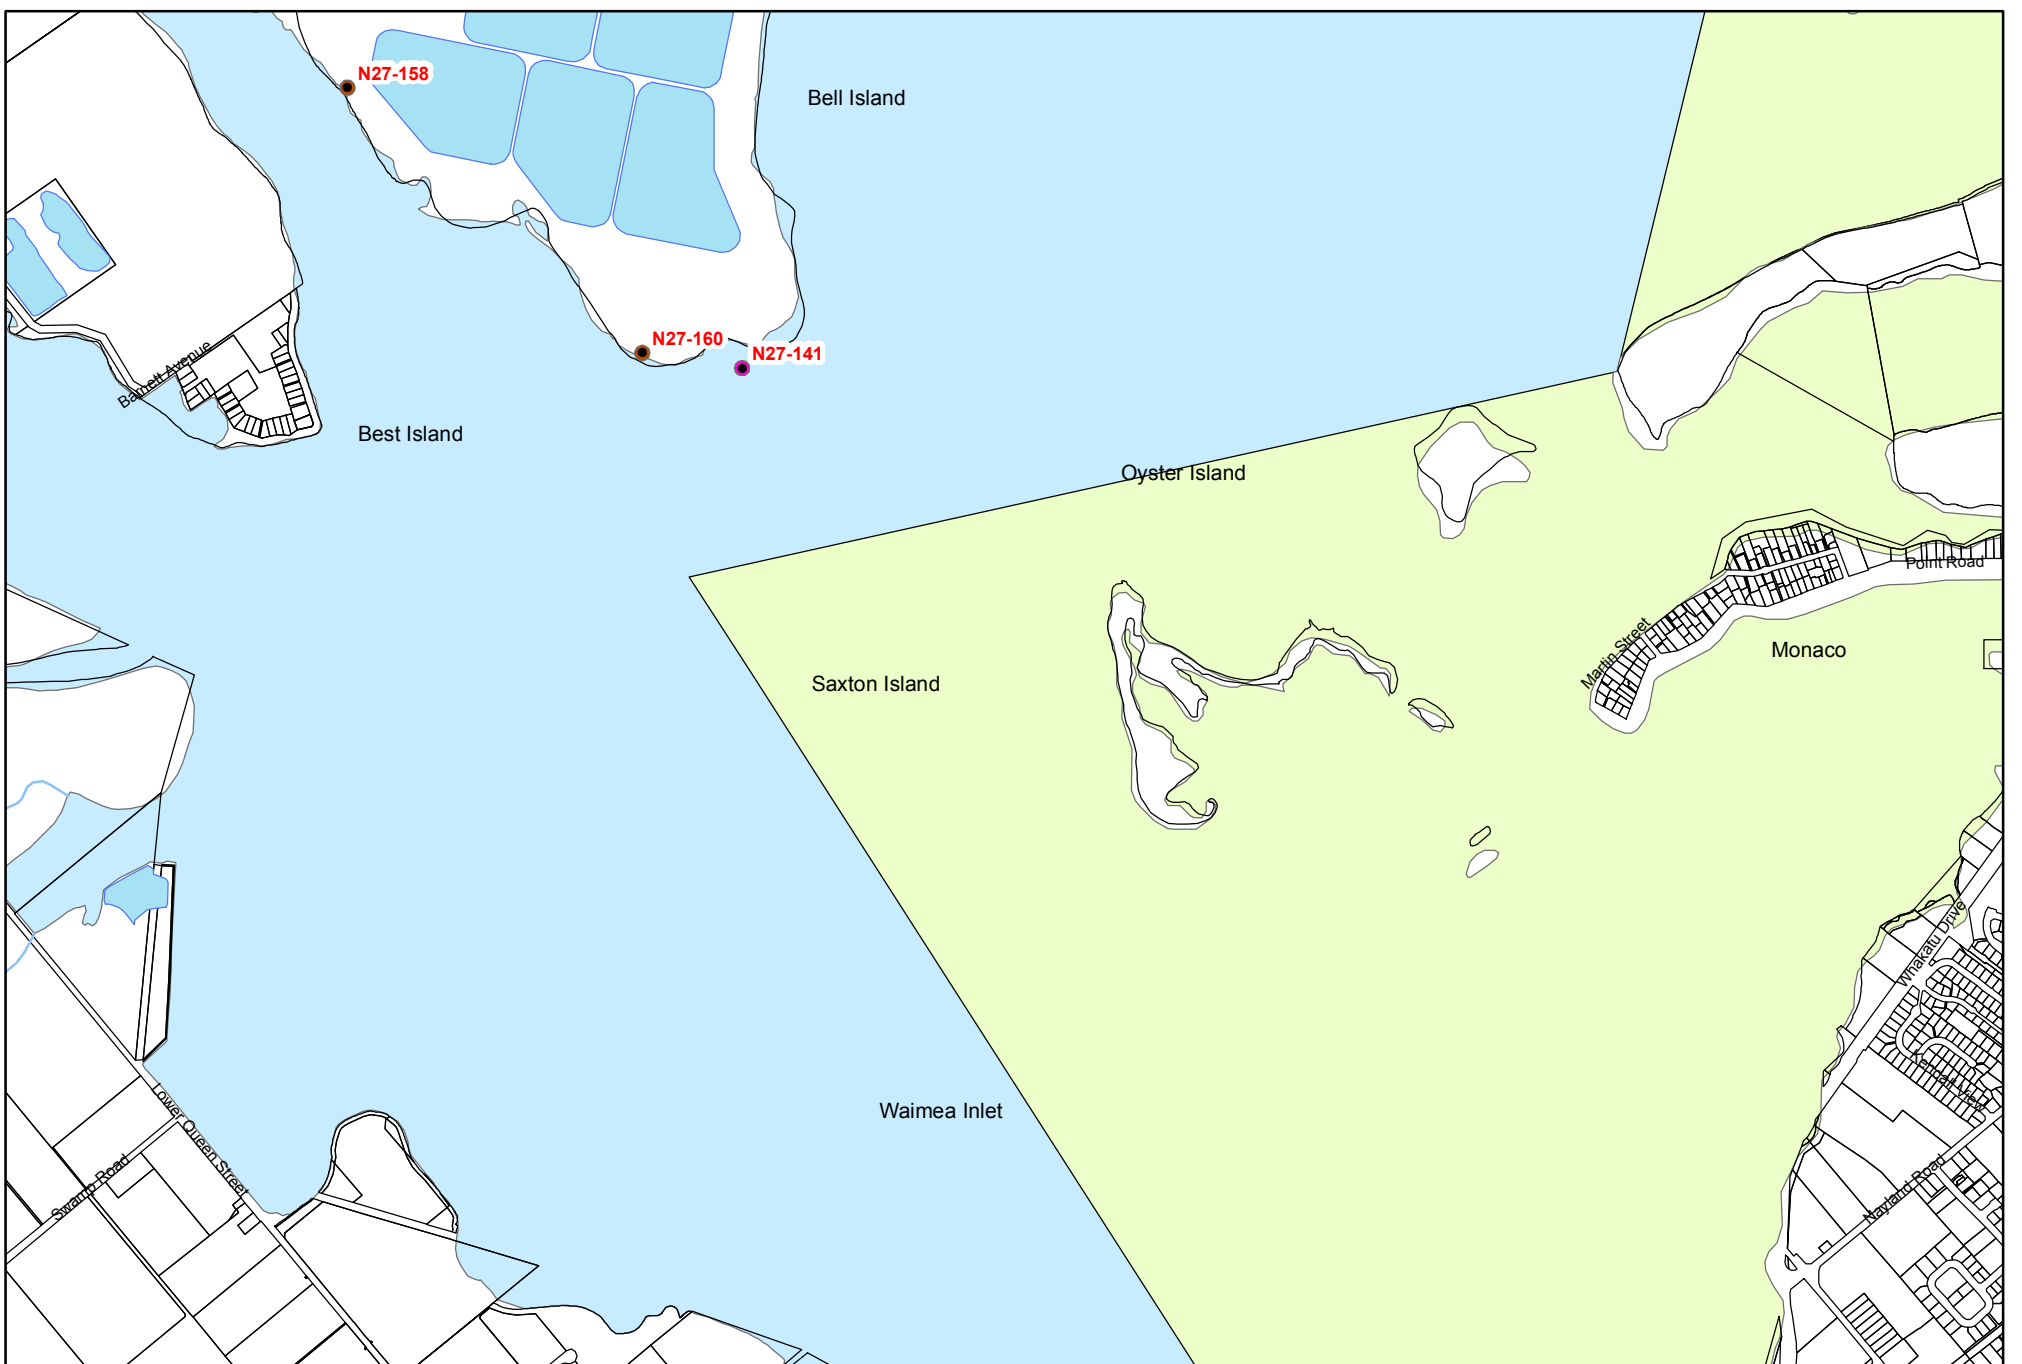

Map AM20: Waimea

Map AM21: Bell Island

TASMAN RESOURCE MANAGEMENT PLAN
31 January 2015
Operative

Sourced from Land Information New Zealand data.
 Crown Copyright reserved.

1:20,000

Cultural Heritage Sites

Maps: AM20 - AM21