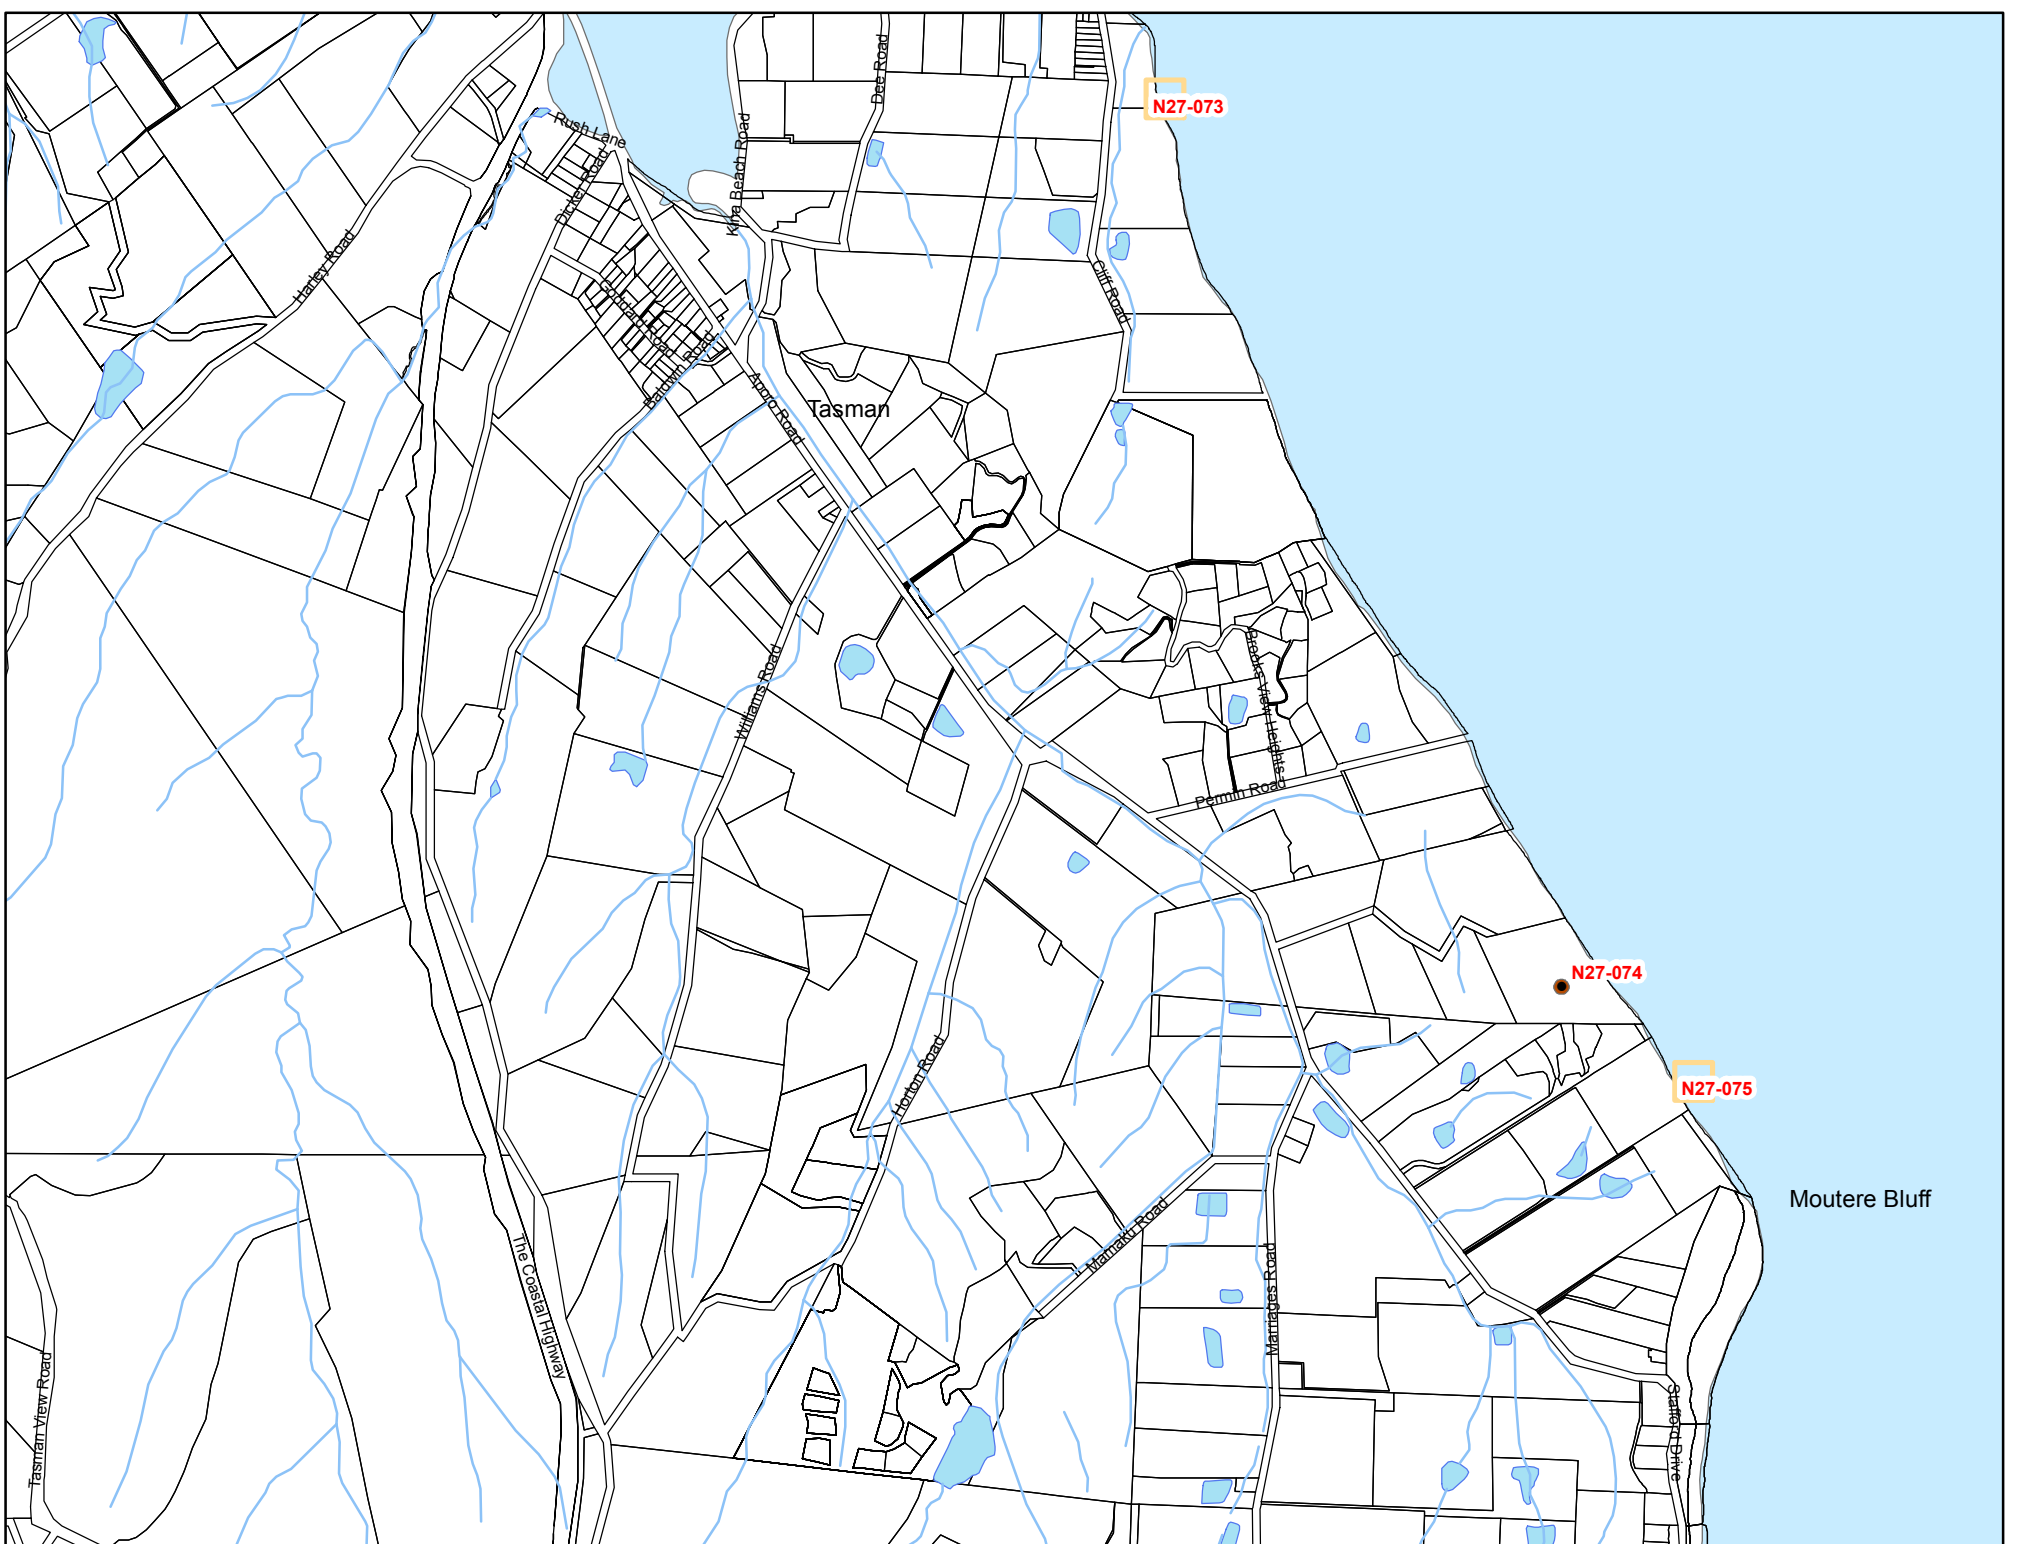

Map AK18: Kina

Map AK19: Tasman/Ruby Bay

**Cultural Heritage Sites**

**Maps: AK18 - AK19**

**TASMAN RESOURCE MANAGEMENT PLAN**

31 January 2015

Operative

Sourced from Land Information New Zealand data. Crown Copyright reserved.

1:20,000