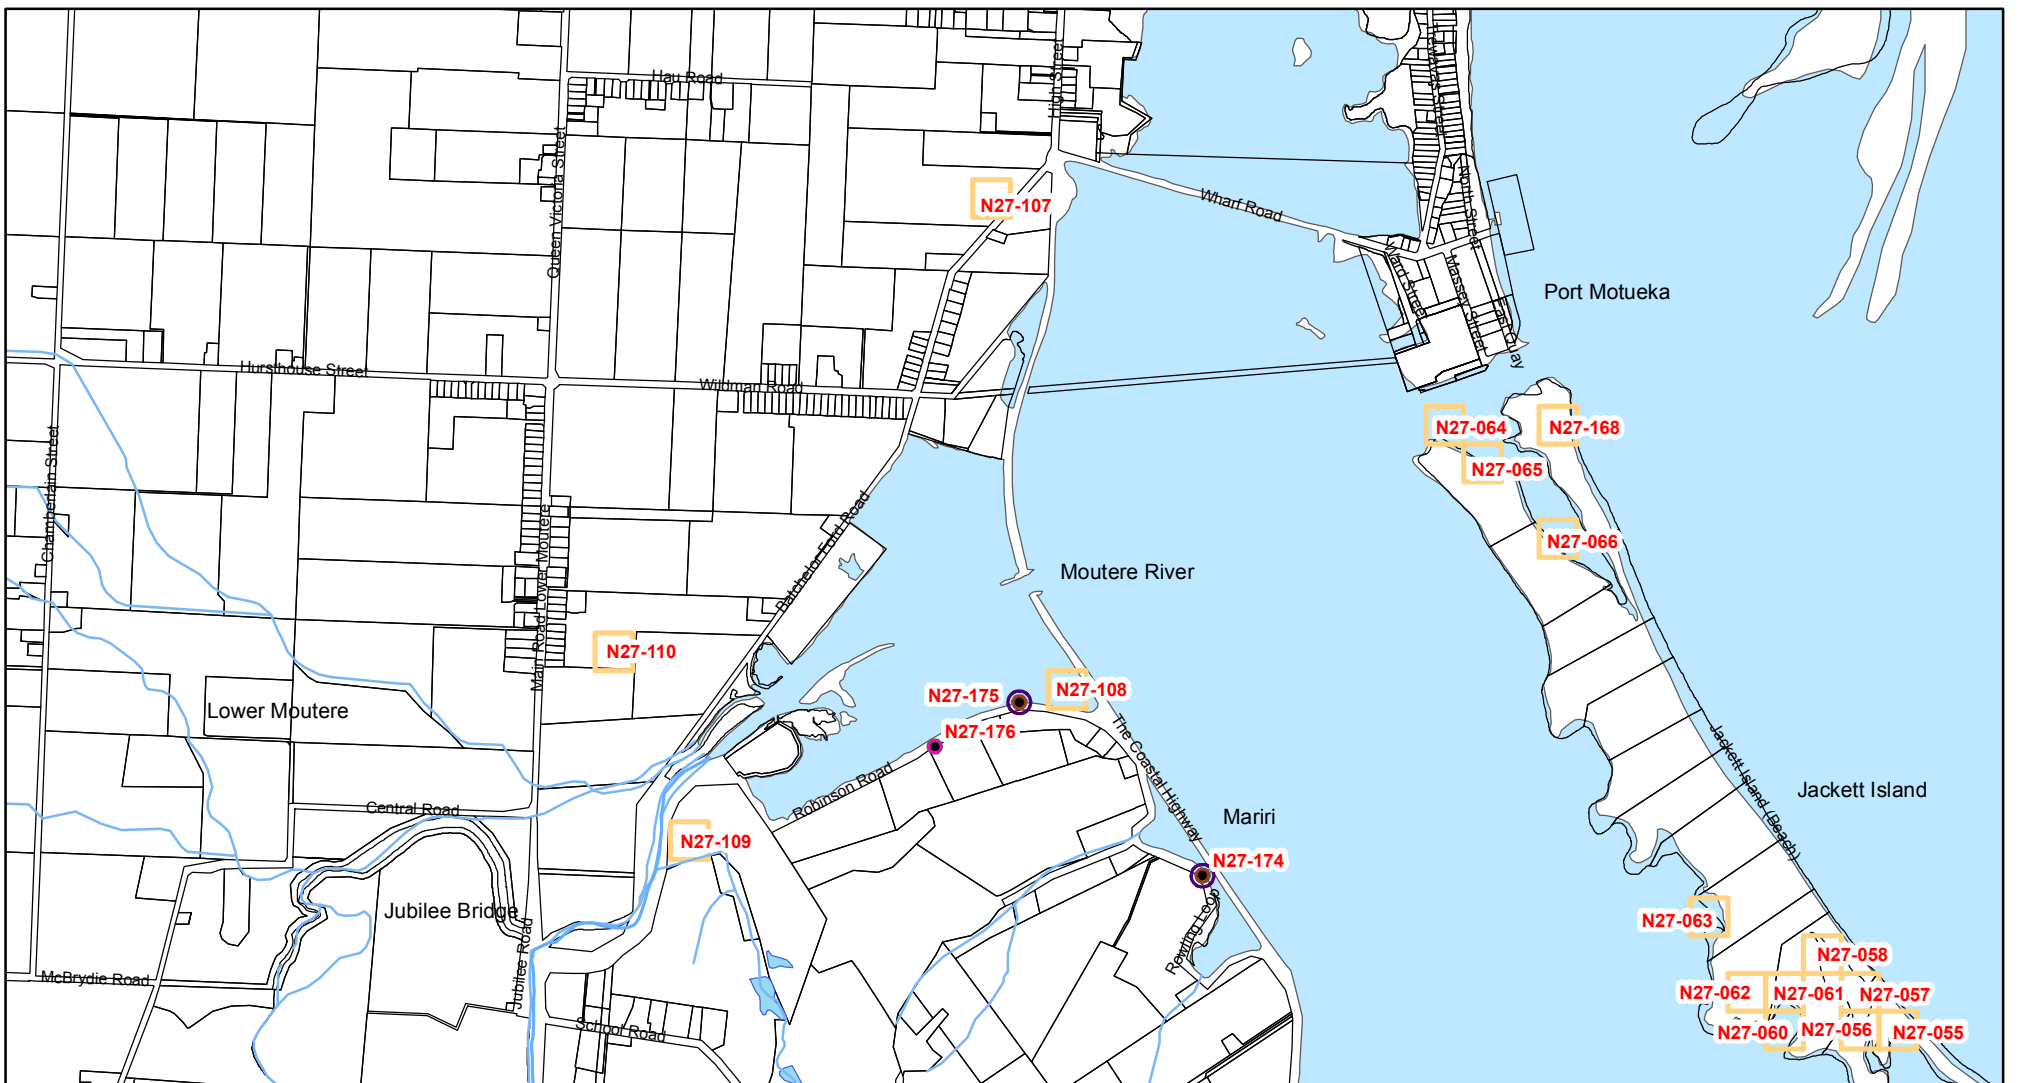

Map AJ18: Motueka North

Map AJ19: Motueka South

TASMAN RESOURCE MANAGEMENT PLAN
31 January 2015
Operative

Sourced from Land Information New Zealand data.
 Crown Copyright reserved.

1:20,000

Cultural Heritage Sites

Maps: AJ18 - AJ19