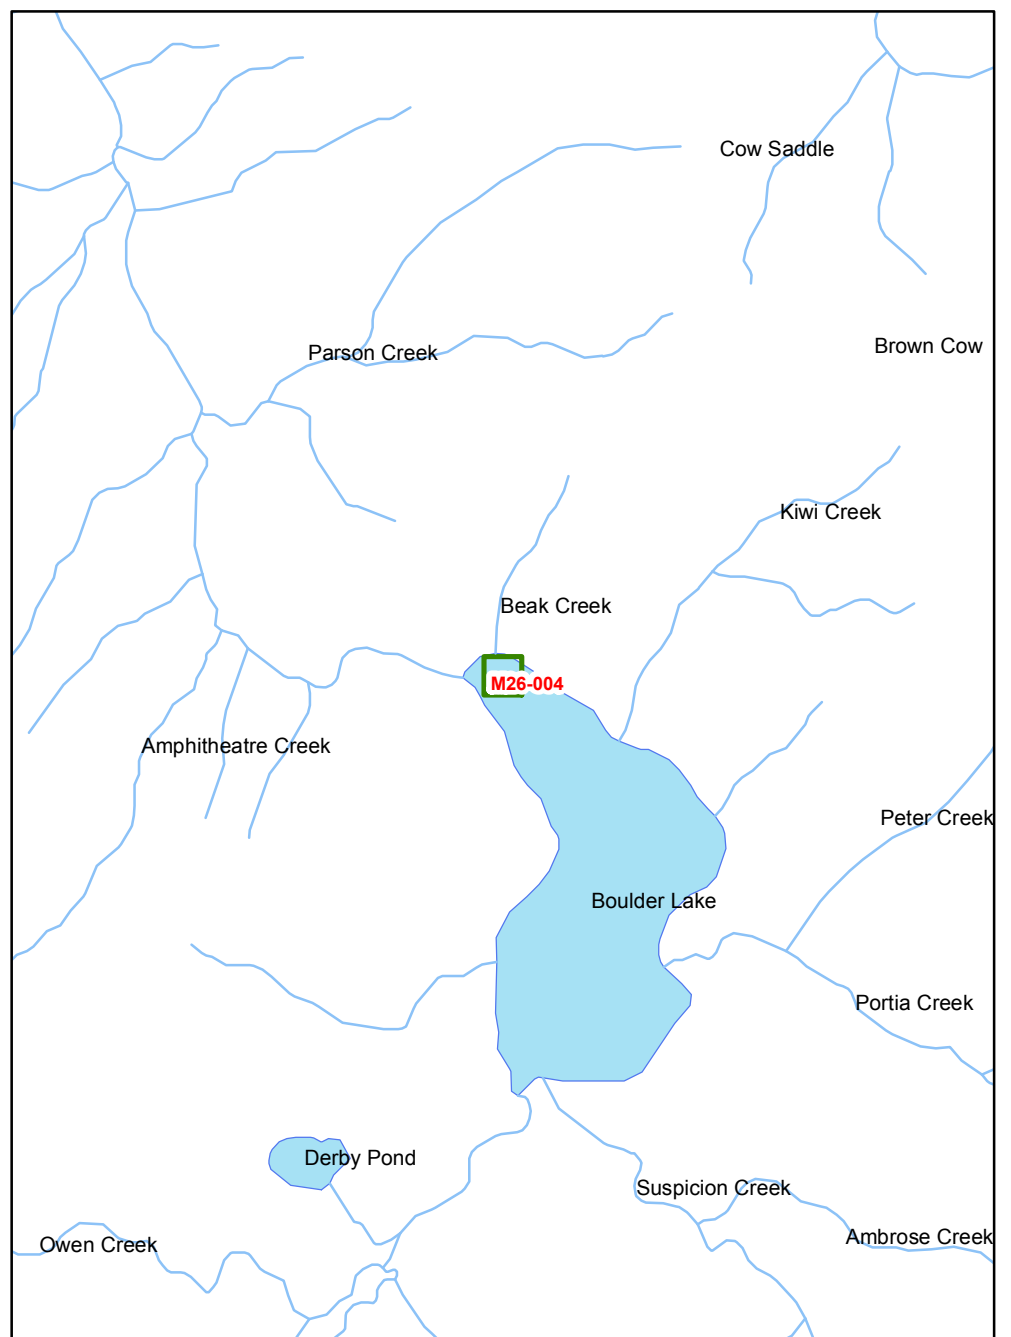

**Map AG08: Goulard Downs**

**Map AG11: Boulder Lake**

**Map AG12: Anatoki North**

**TASMAN RESOURCE MANAGEMENT PLAN**  
**31 January 2015**  
**Operative**

Sourced from Land Information New Zealand data.  
 Crown Copyright reserved.

**Cultural Heritage Sites**

**Maps: AG08, AG11, AG12**