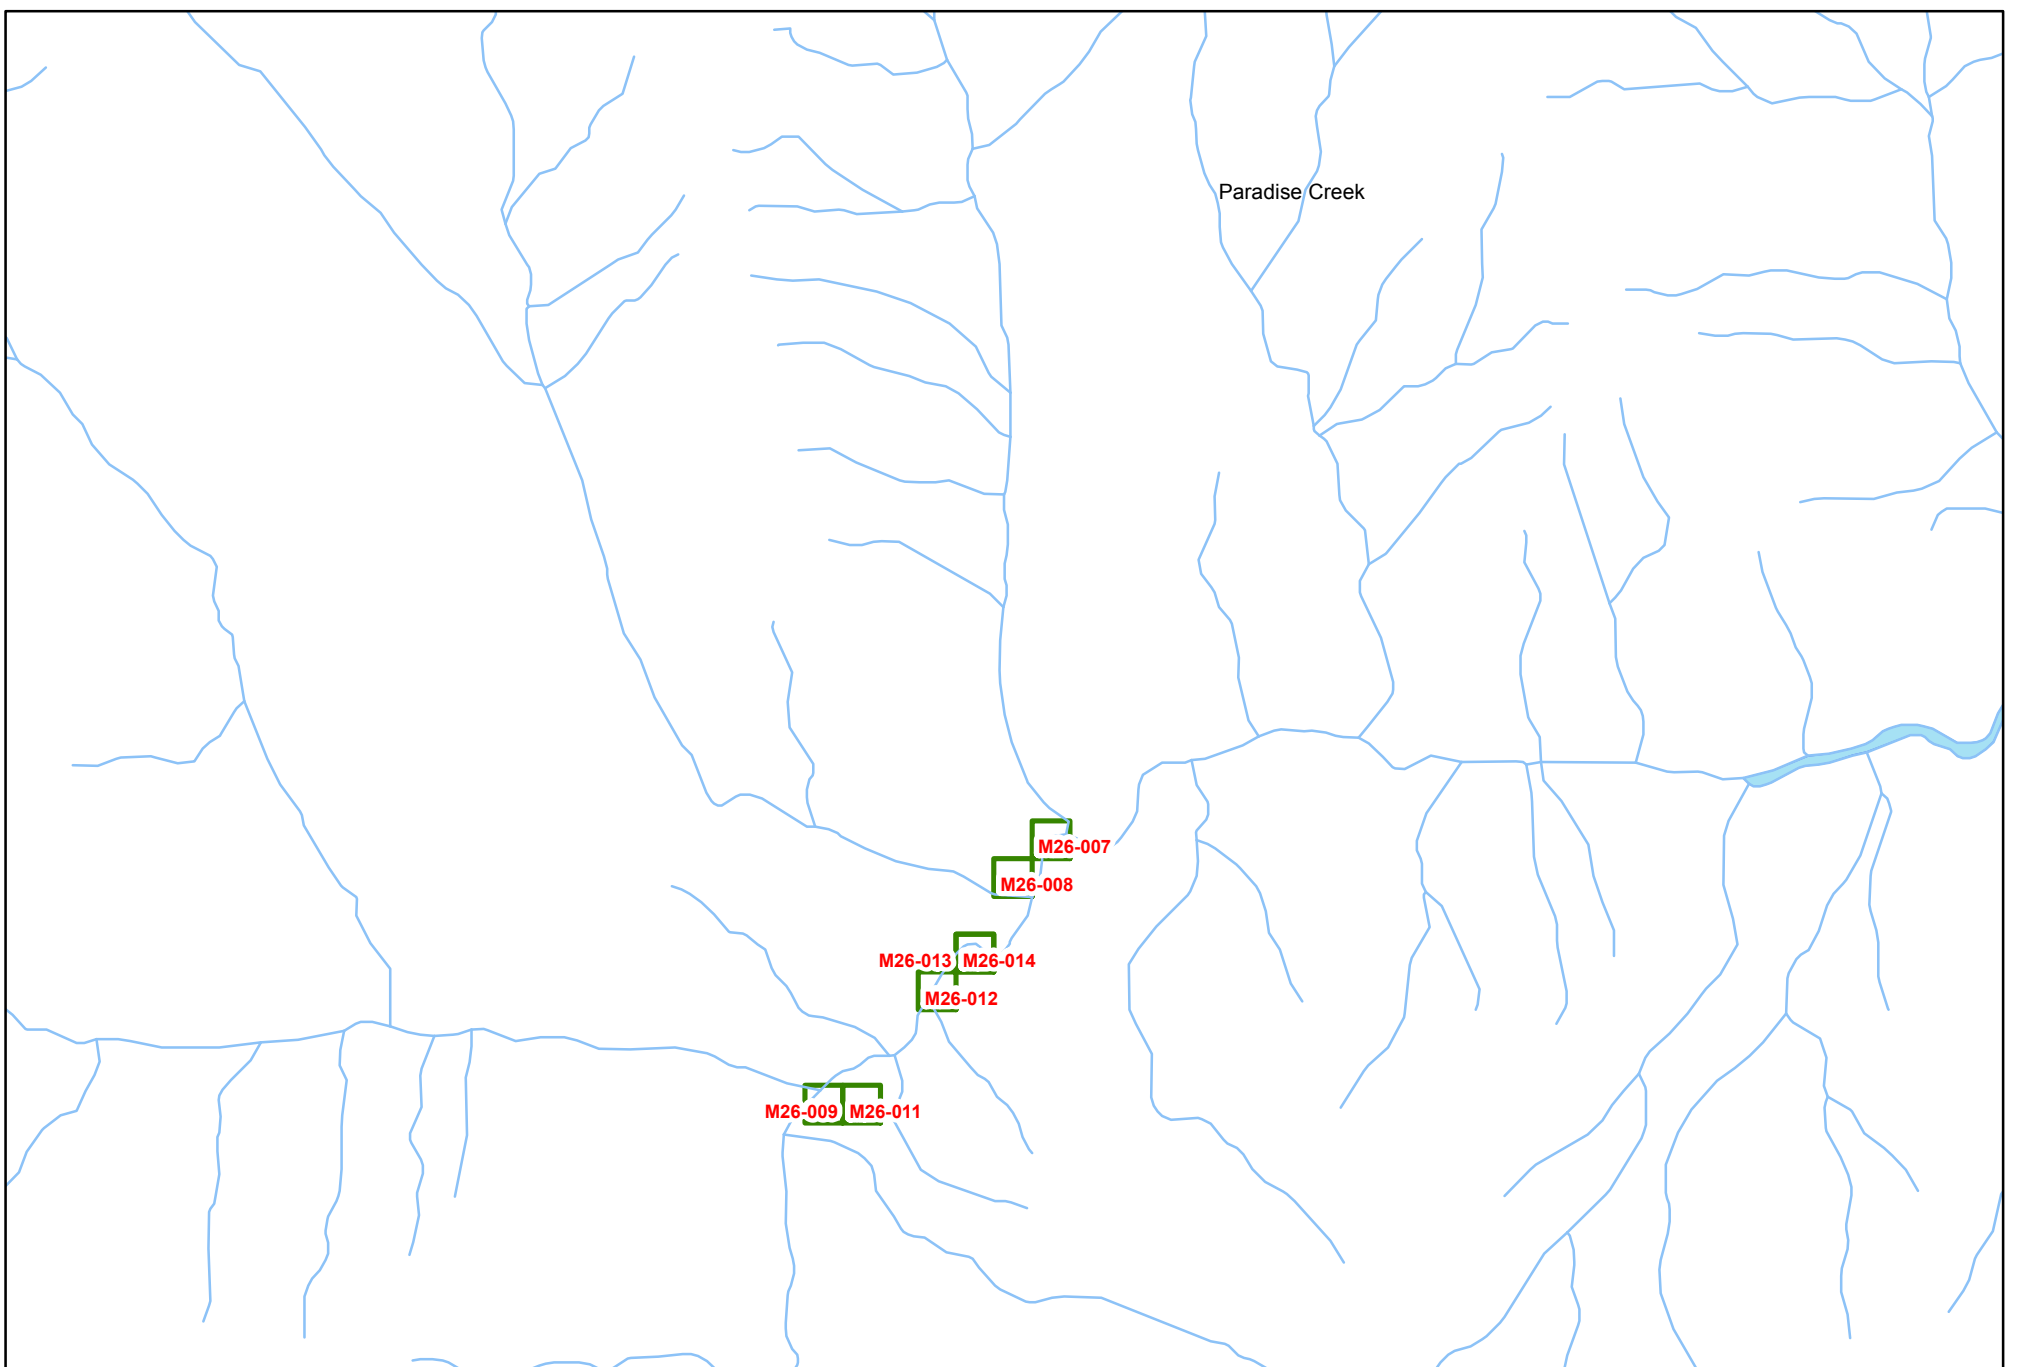

**Map AG08: Goulard Downs**

**Map AG11: Boulder Lake**

**Map AG12: Anatoki North**

**TASMAN RESOURCE MANAGEMENT PLAN**  
**31 January 2015**  
**Operative**

Sourced from Land Information New Zealand data.  
 Crown Copyright reserved.

**Cultural Heritage Sites**

**Maps: AG08, AG11, AG12**