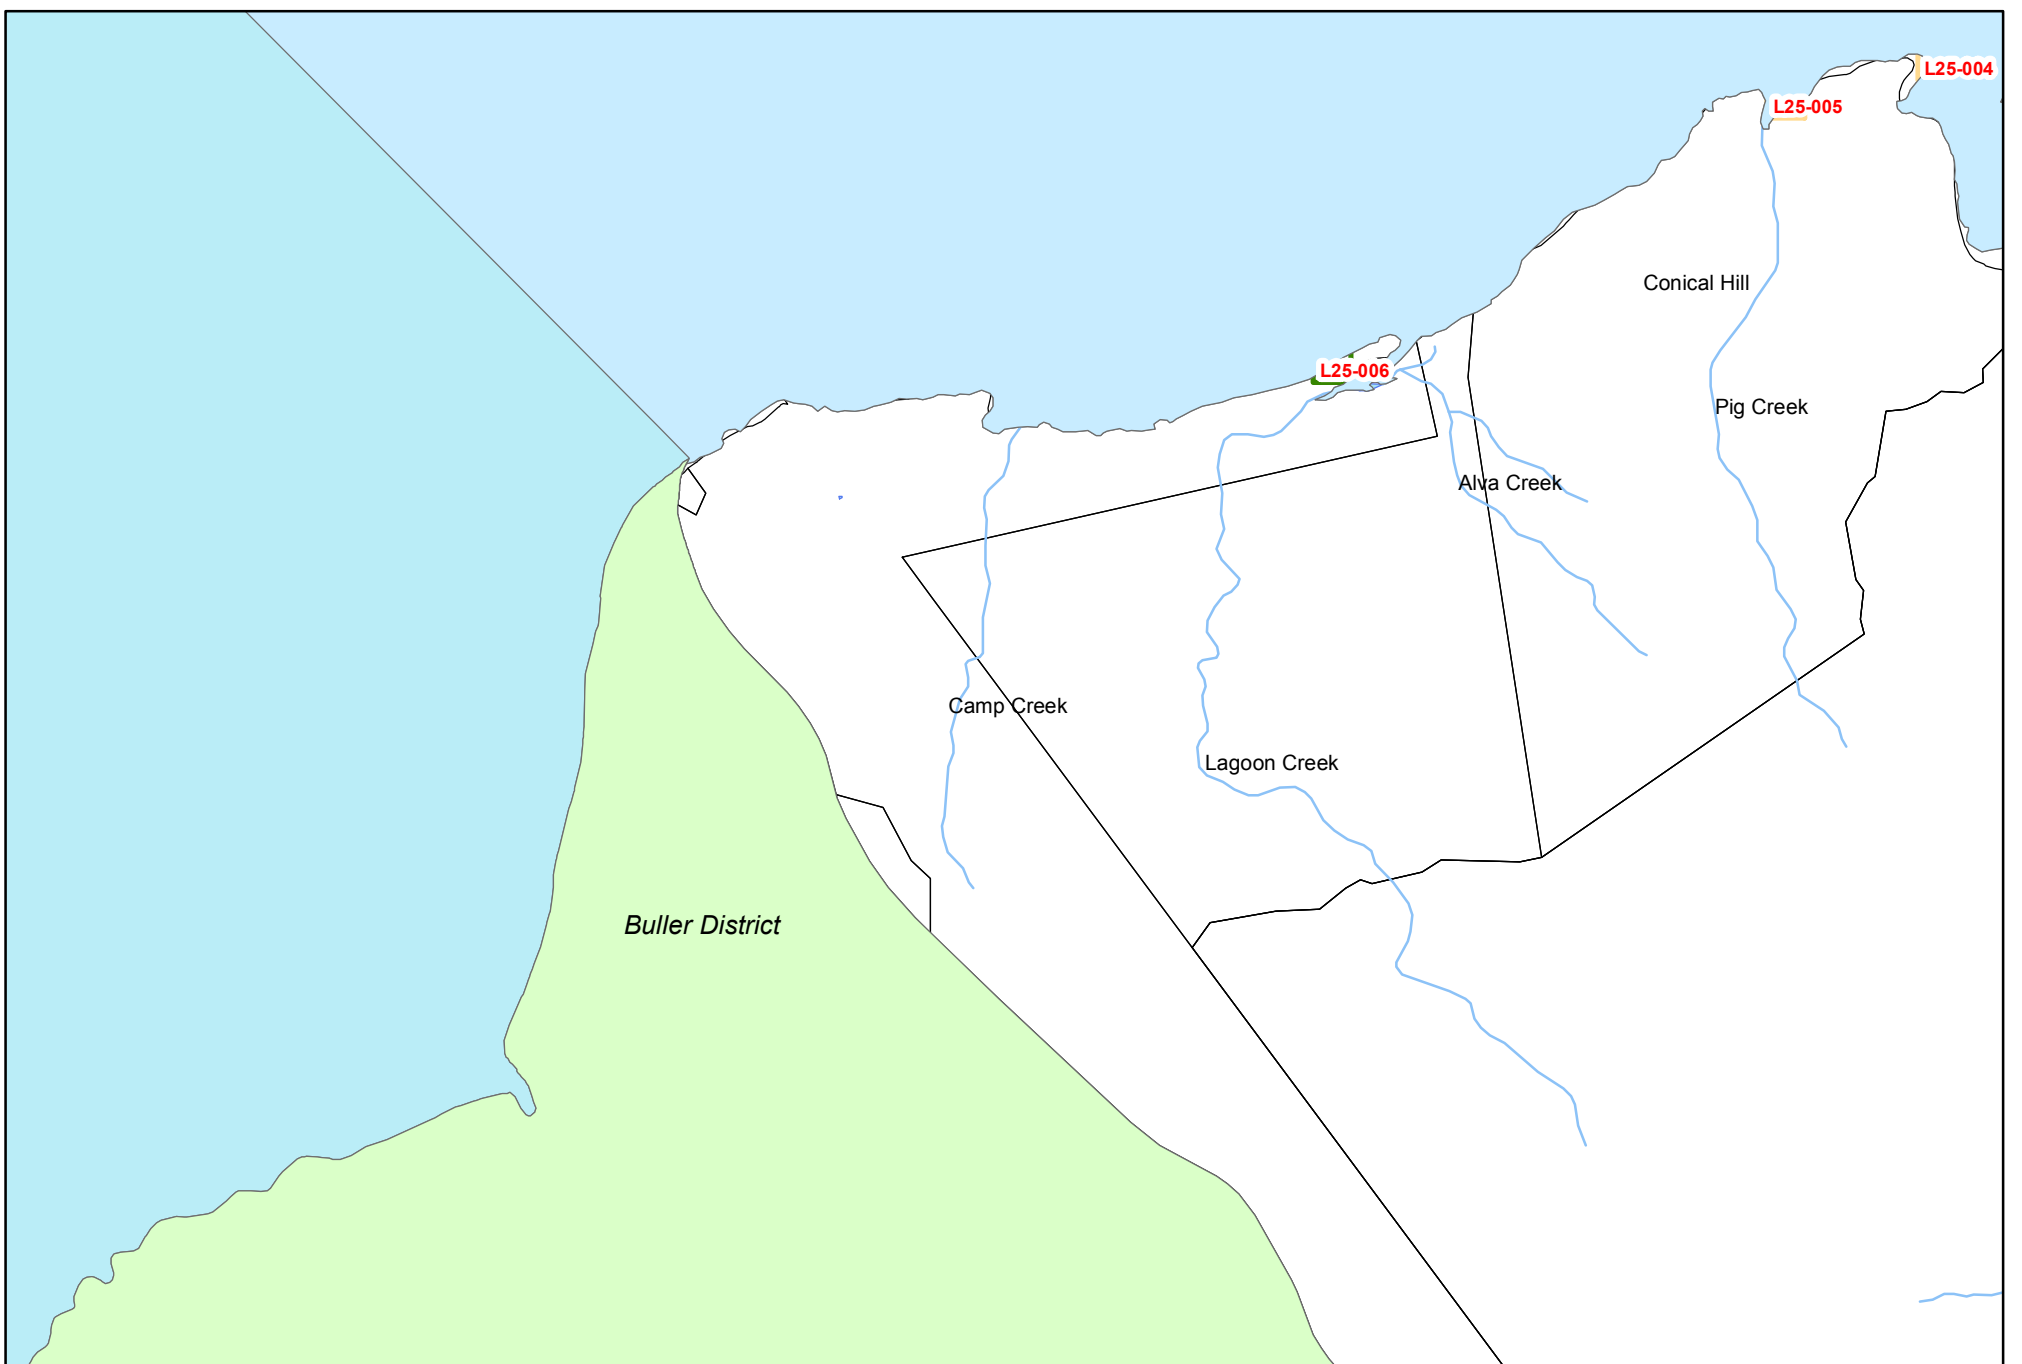

Map AE06: Anaweka River

Map AE07: Big River/Kahurangi Point

Cultural Heritage Sites

Maps: AE06 - AE07

TASMAN RESOURCE MANAGEMENT PLAN
31 January 2015
Operative

Sourced from Land Information New Zealand data.
 Crown Copyright reserved.