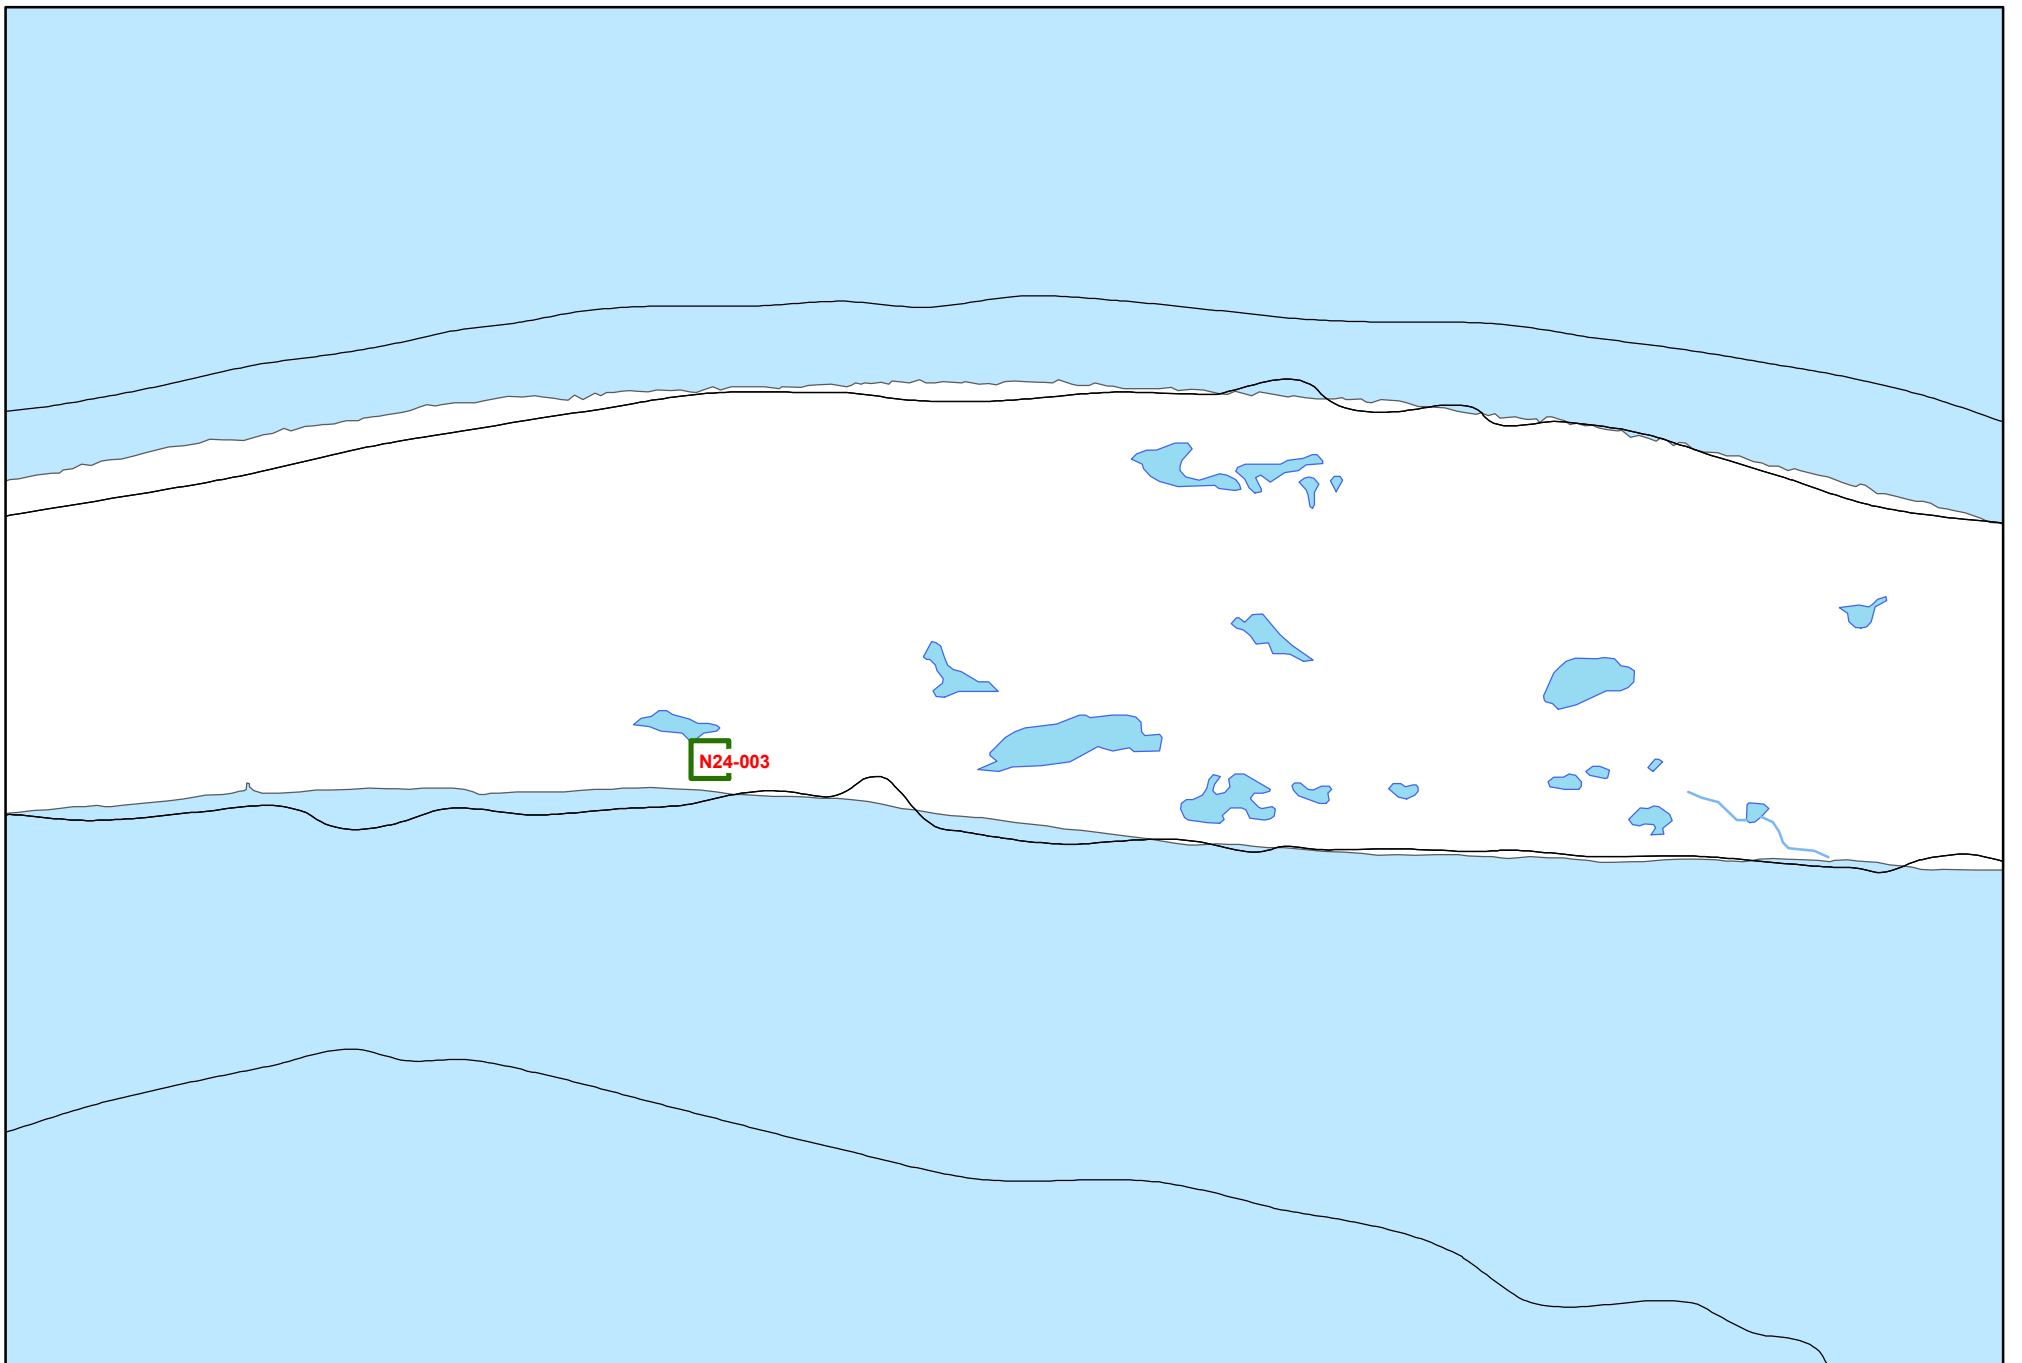

Map AA14: Puponga

Map AA15: Farewell Spit West

Cultural Heritage Sites

Maps: AA14 - AA15

TASMAN RESOURCE MANAGEMENT PLAN
31 January 2015
Operative

Sourced from Land Information New Zealand data.
 Crown Copyright reserved.