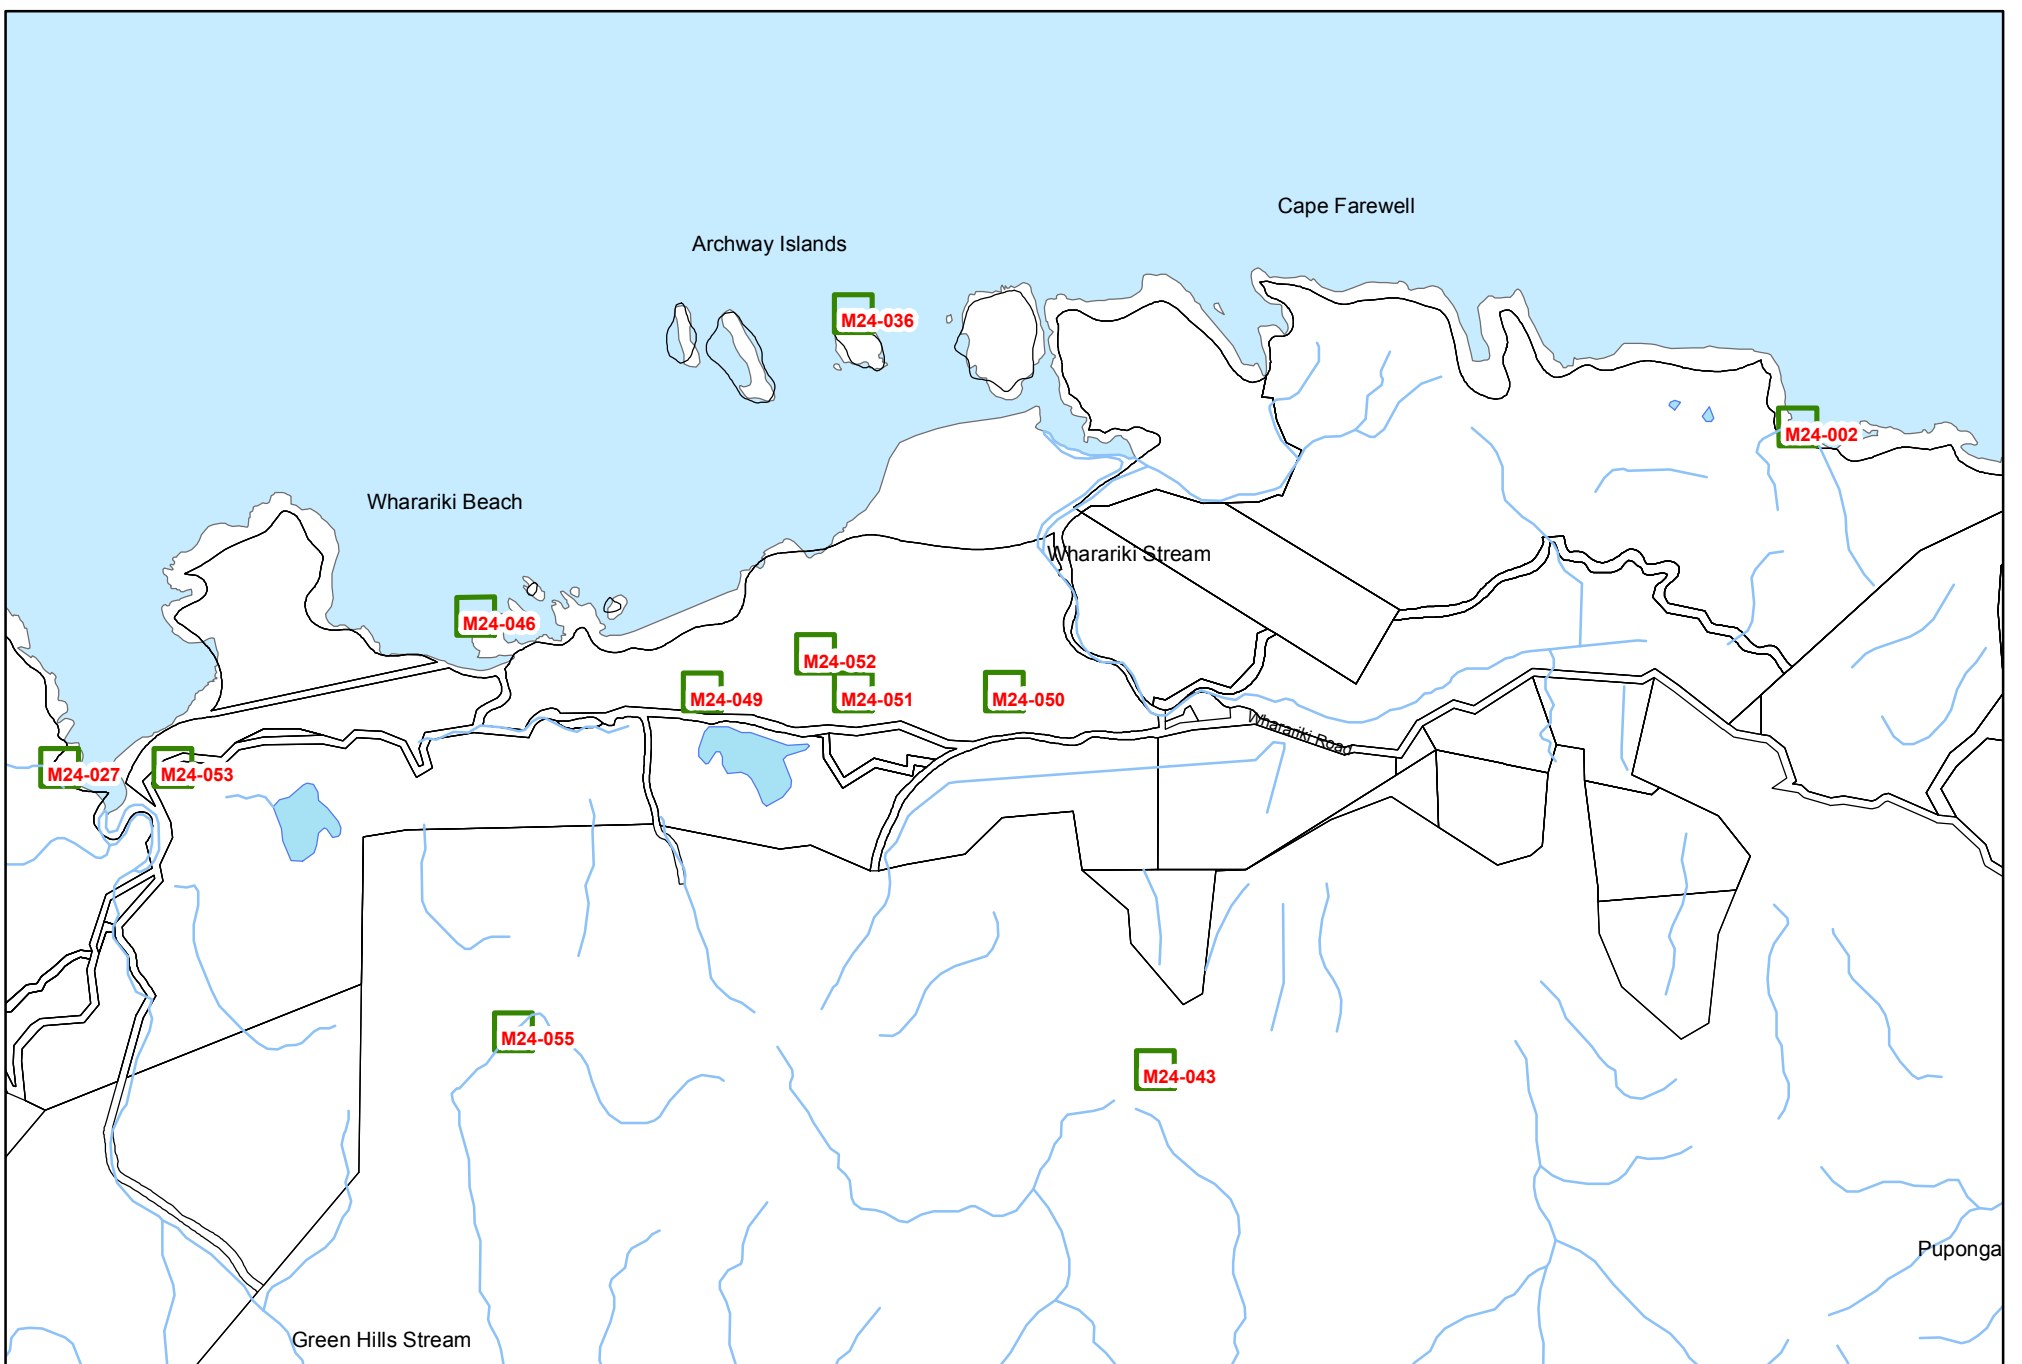

Map AA12: Nguroa Bay

Map AA13: Wharariki

TASMAN RESOURCE MANAGEMENT PLAN

**31 January 2015
Operative**

Sourced from Land Information New Zealand data.
Crown Copyright reserved.

Cultural Heritage Sites

Maps: AA12 - AA13