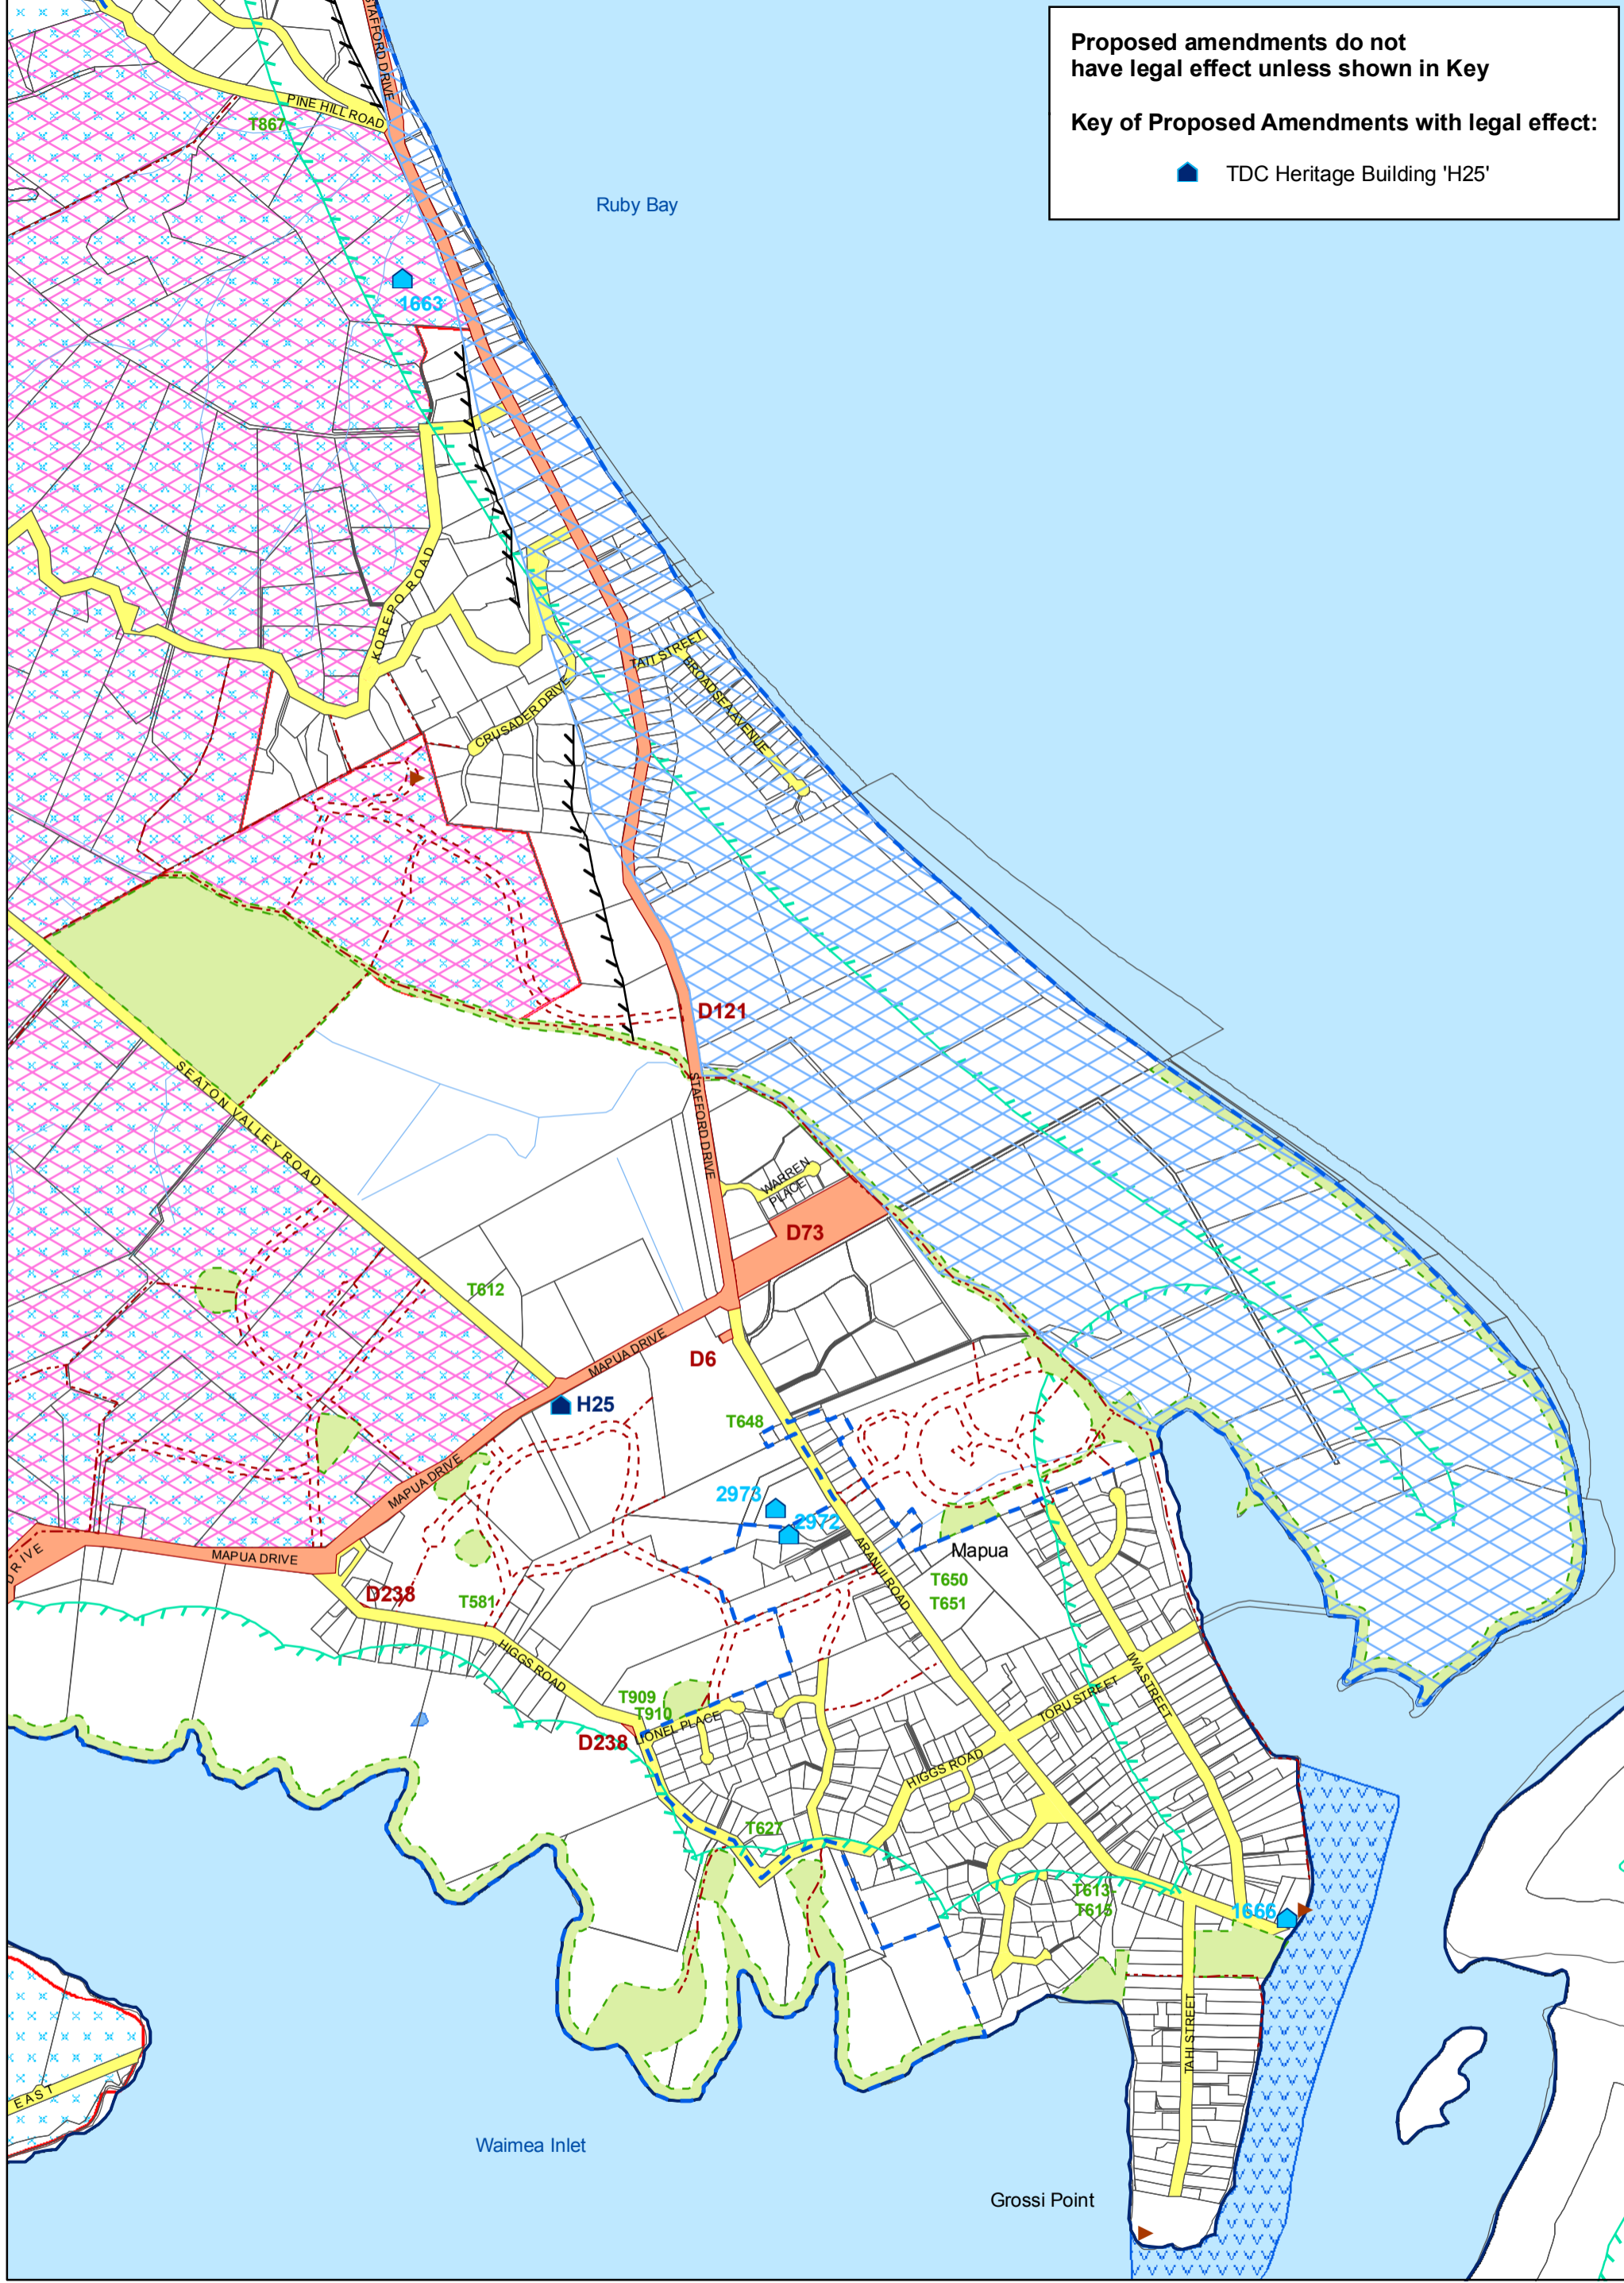

Proposed amendments do not have legal effect unless shown in Key

Key of Proposed Amendments with legal effect:

 TDC Heritage Building 'H25'

AREAS

Map 87

MAPUA/RUBY BAY

Scale 1:10,000

TASMAN RESOURCE MANAGEMENT PLAN

26 February 2011
Plan Change 22
Proposed

Sourced from Land Information New Zealand data. Crown Copyright reserved. Original paper size is A3.