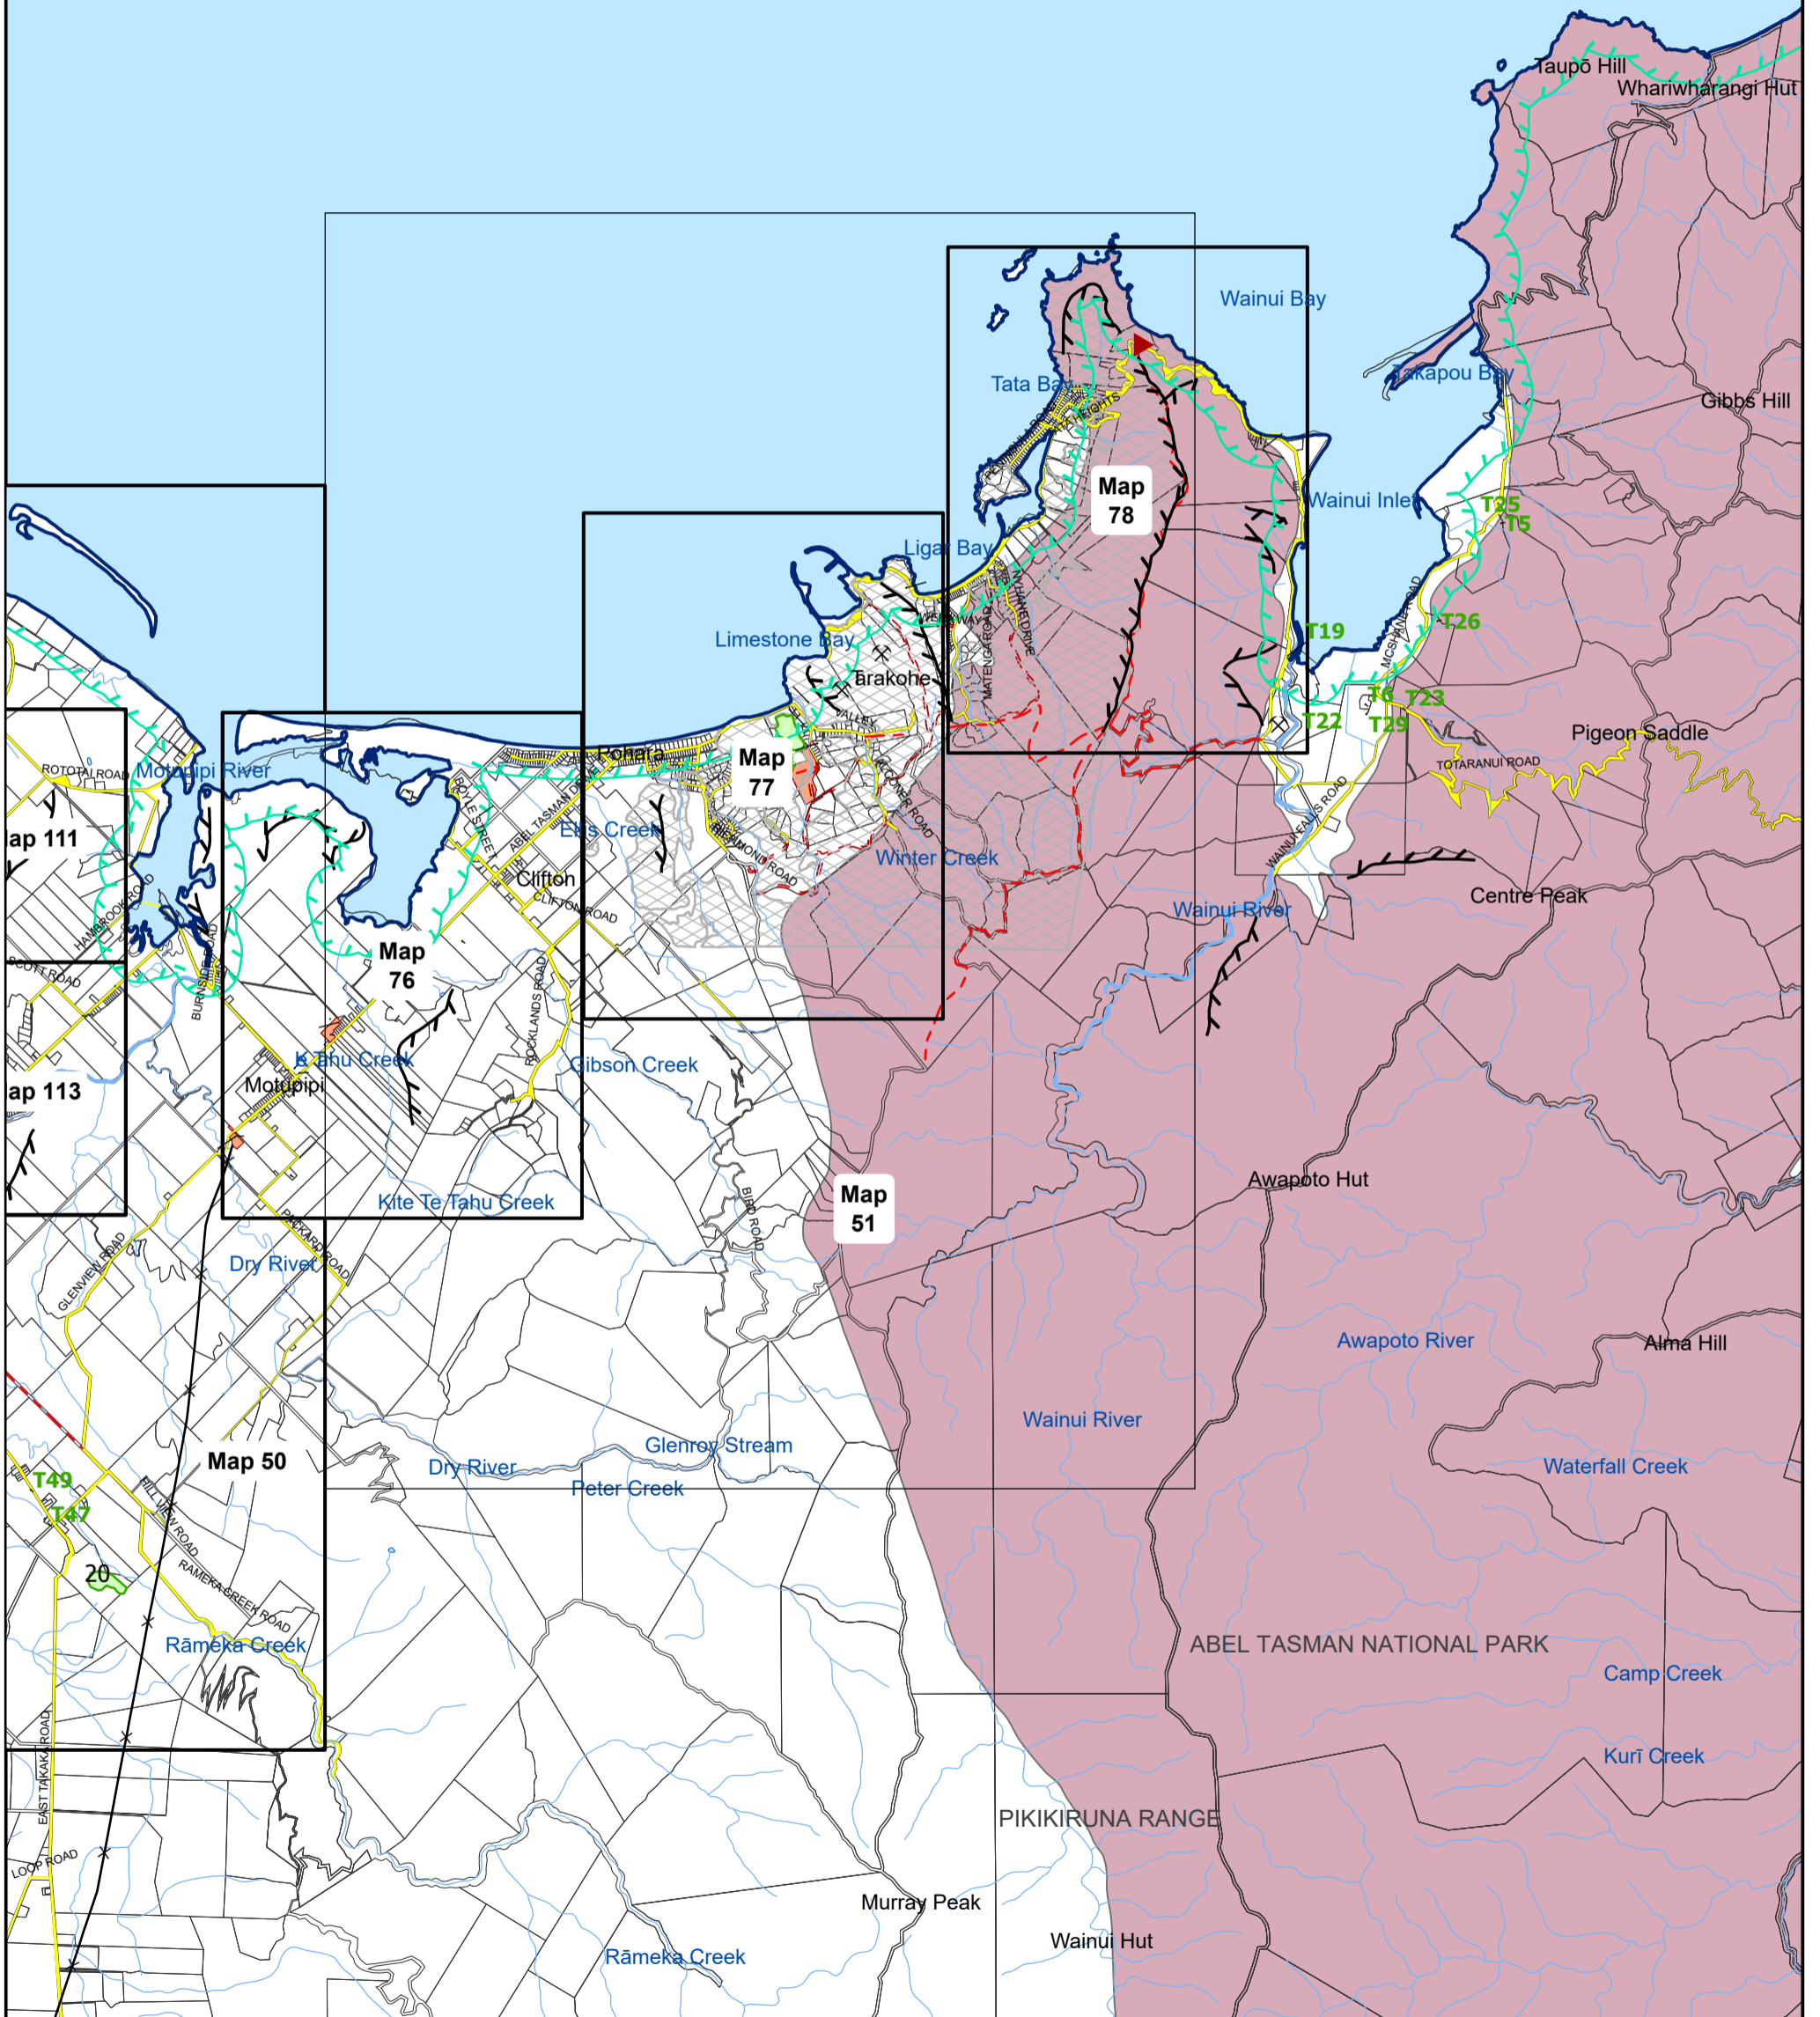

GOLDEN BAY

AREAS

Map 10

GOLDEN BAY EAST

1:50,000

TASMAN RESOURCE MANAGEMENT PLAN

2 June 2023

Operative **te tai o Aorere**

Sourced from Land Information New Zealand data. Crown Copyright reserved.