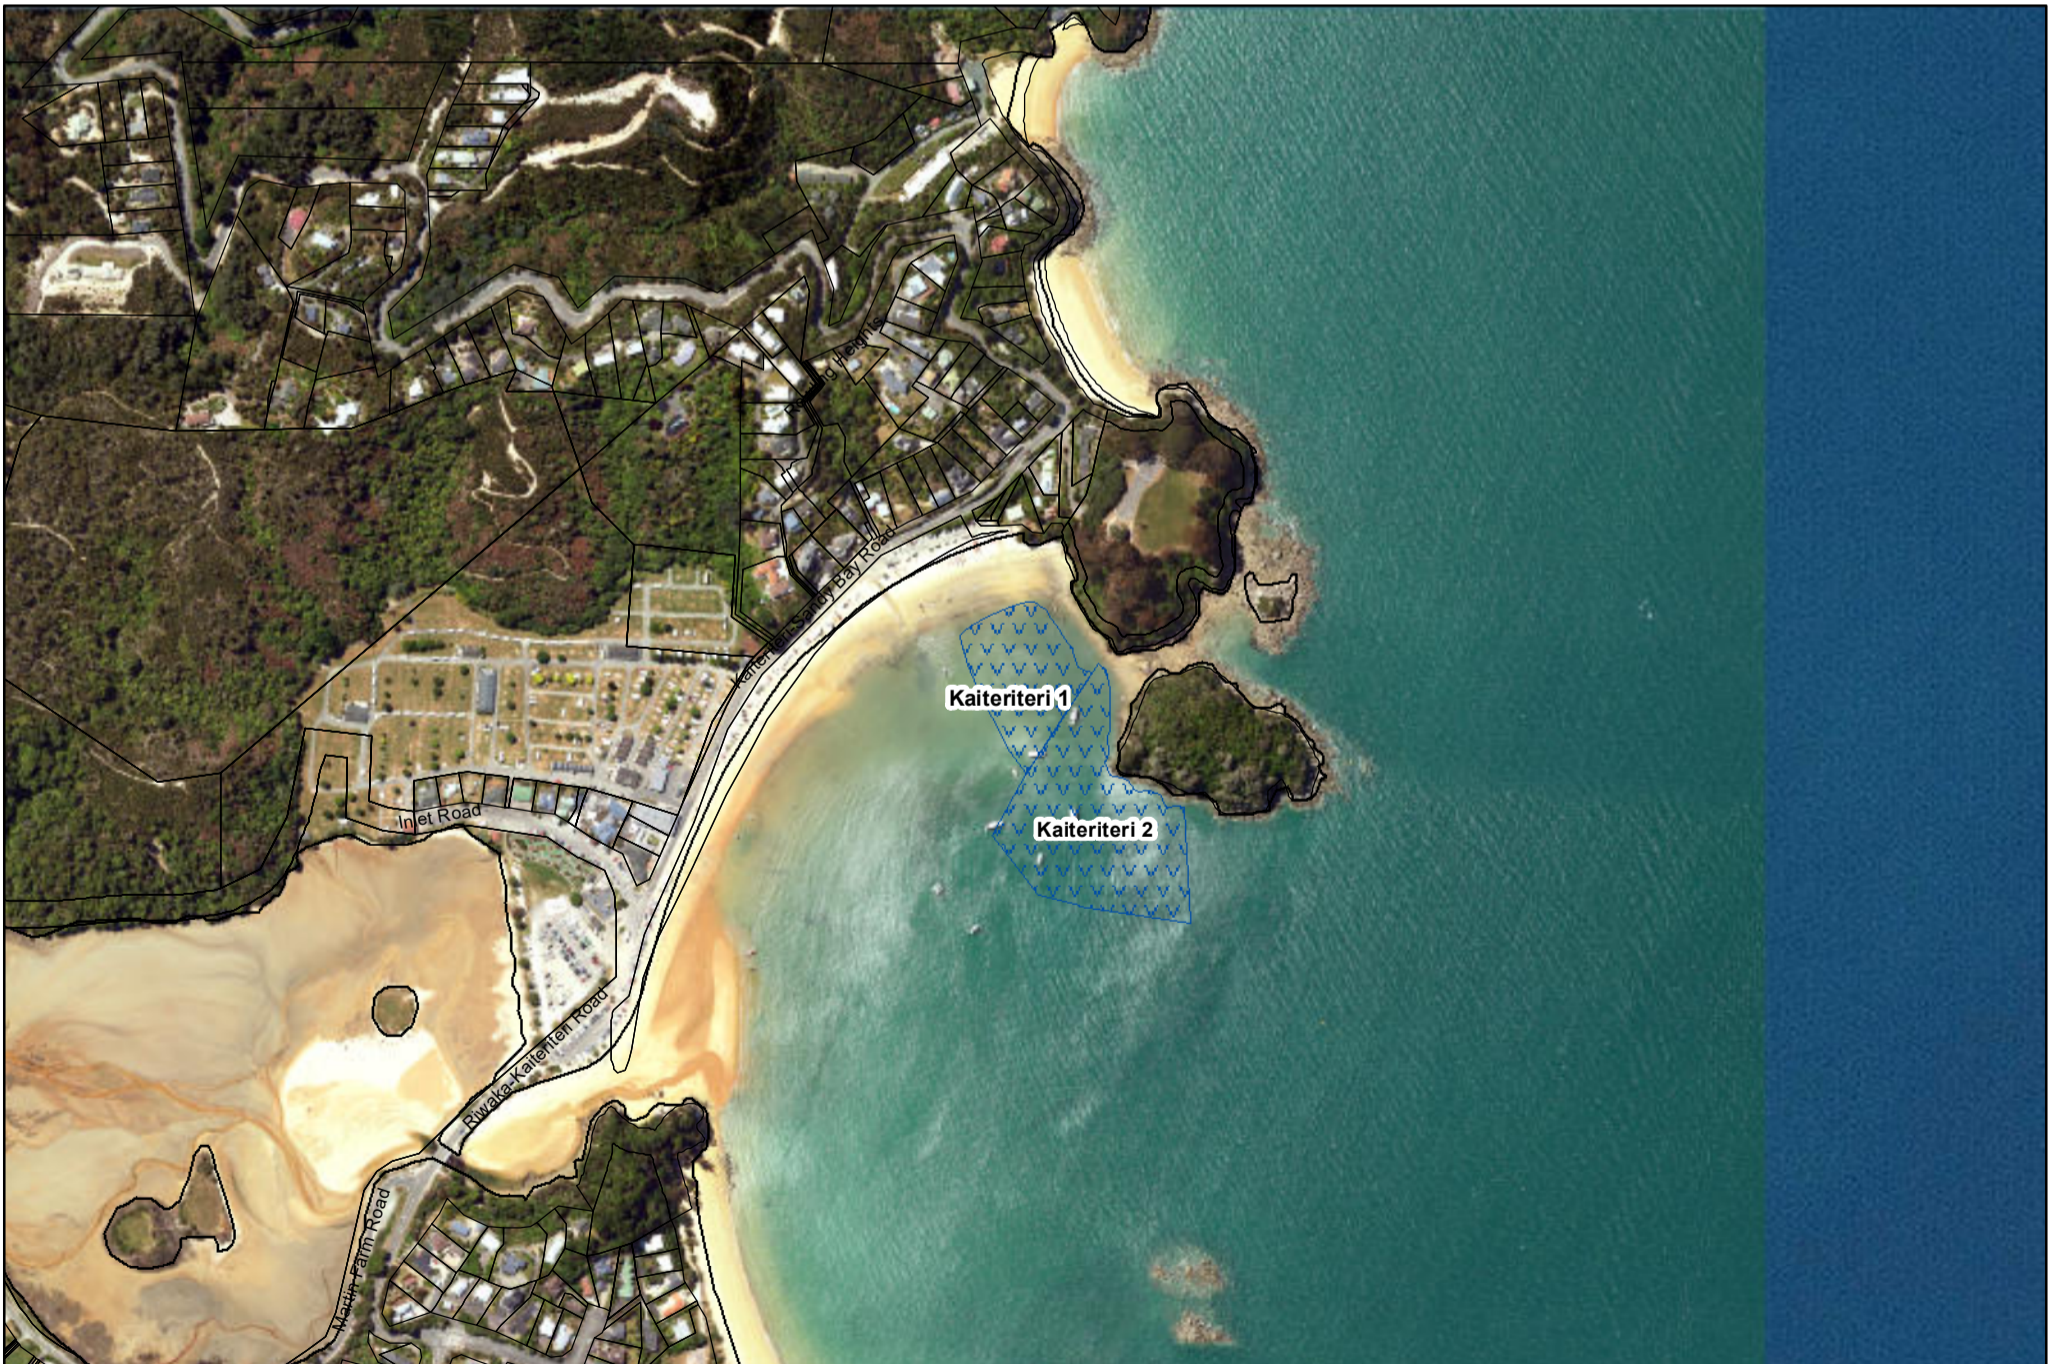

Map 180C: Tapu Bay - Stephens Bay

Map 180D: Kaiteriteri
Mooring Areas
 Update Map 64/6
 20 June 2020
Map affected: 180